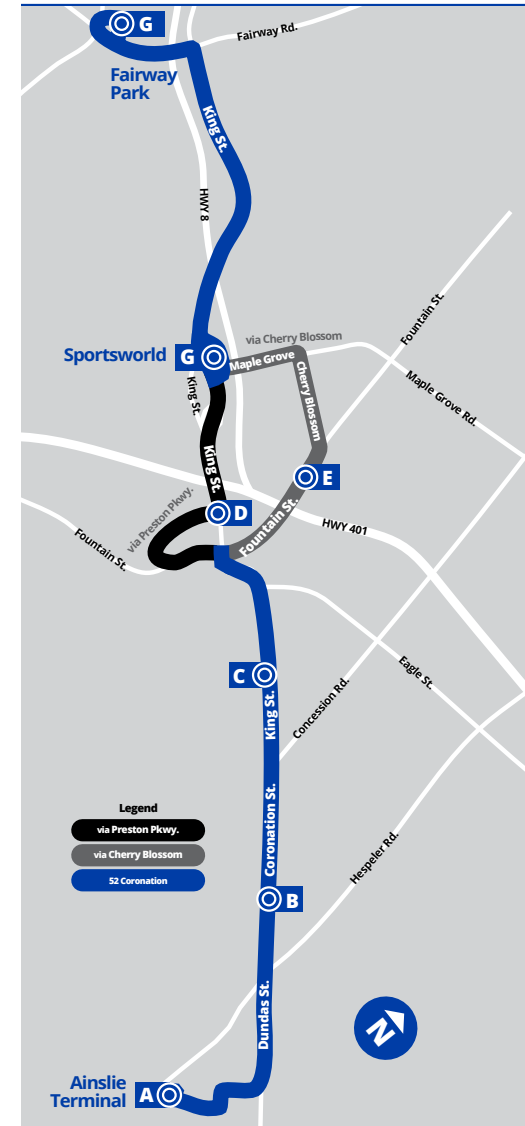

519-585-7555 www.grt.ca TTY: 519-575-4608
Text: 57555 & key in your bus stop number

Fares and schedules are subject to change without notice.
Weather and road conditions may cause schedule delays.