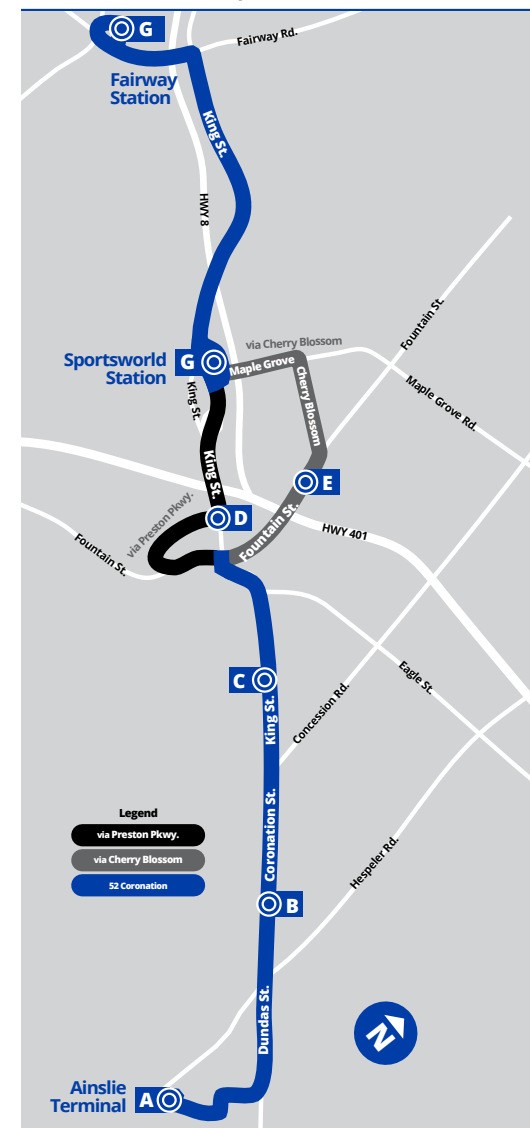

Effective: September 3, 2018