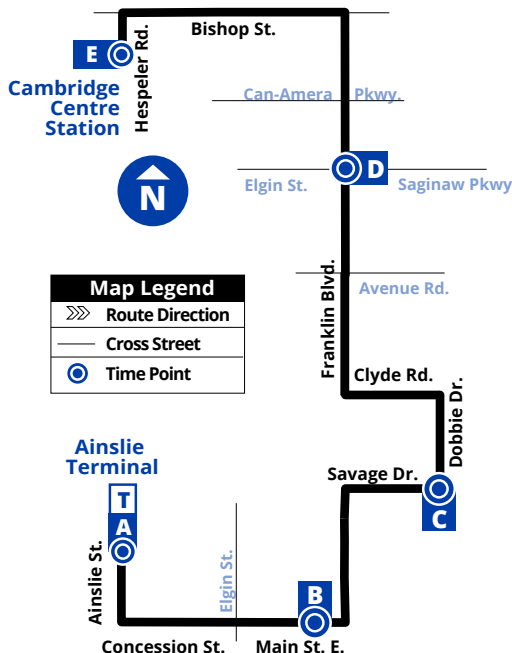

Bus Stops

**To Cambridge
Centre Station**

**To Ainslie
Terminal**

A Ainslie Terminal	1521
Ainslie / Walnut	1523
Concession / Cameron	1524
Concession / Peck	1525
Concession / Scrimger	1526
Main / Elgin	2216
Main / Alexander	1527
B South Cambridge Shopping Centre	1528
Franklin / McLaren	1529
Franklin / Savage	1530
55 Savage	1531
111 Savage	1532
C Dobbie / Savage	1533
Dobbie / Orion	1534
Dobbie / Clyde	1535
Clyde / Dobbie	1536
Clyde / Bluerock	1537
Franklin / Clyde	1538
Franklin / Athlone	1539
Franklin / Avenue	1540
Franklin Robson	1541
D Franklin / Saginaw	1542
Franklin / Can-Amara	3600
Franklin / Lindsay	1543
Bishop / Franklin	1351
1575 Bishop	1353
Bishop / Collier-MacMillian	1320
E Cambridge Centre Station	1066

E Cambridge Centre Station	1066
Bishop / Collier-MacMillian	1275
1500 Bishop	1328
Bishop / Franklin	1311
Franklin / Lindsay	1011
Franklin / Can-Amara	3659
D Franklin / Elgin	1491
Franklin / Glams	1492
Path to the Greenway	1493
Franklin / Avenue	1494
Franklin / Athlone	1495
Clyde / Bluerock	1496
Clyde / Bluerock	1497
Clyde / Dobbie	1498
Dobbie / Clyde	1499
Dobbie / Orion	1500
C Dobbie / Savage	1501
100 Savage	1502
Franklin / Hilltop	1503
Franklin / McLaren	1504
B South Cambridge Shopping Centre	1505
Main / Alexander	1506
Main / Elgin	1507
Concession / Scrimger	1508
Concession / Peck	1509
Concession / Cameron	1510
Ainslie / Veterans	2159
A Ainslie Terminal	1521

Franklin

Route 53

Effective: September 3, 2018