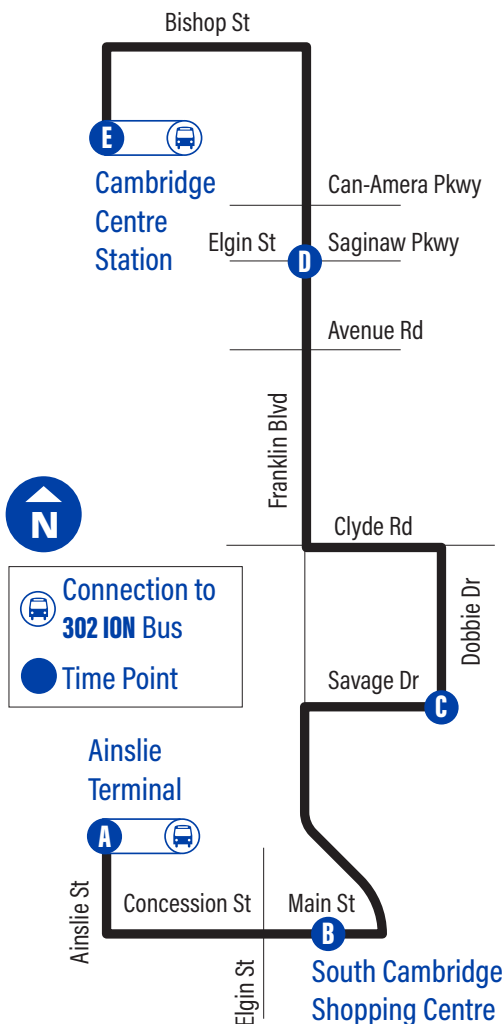

E Cambridge Centre Station 1066

Bishop / Collier-MacMillan	1275
1500 Bishop	1328
Bishop / Franklin	1311
Franklin / Lindsay	1011
Franklin / Can-Amara	3659

D Franklin / Elgin 1491

Franklin / Glamis	1492
Franklin / Path To The Greenway	1493
Franklin / Avenue	1494
Franklin / Athlone	1495
Clyde / Franklin	1496
Clyde / Bluerock	1497

Main / Dundas	1506
Main / Elgin	1507
Concession / Scrimger	1508
Concession / Peck	1509
Concession / Cameron	1510
Ainslie / Veterans	2159

A Ainslie Terminal 1517

Franklin

53

Effective: September 7, 2020

For the most current bus stop listing, please visit grt.ca

Fares and schedules are subject to change without notice. Weather and road conditions may cause schedule delays.

easyGo

519-585-7555 www.grt.ca TTY: 519-575-4608
Text: 57555 & key in your bus stop number