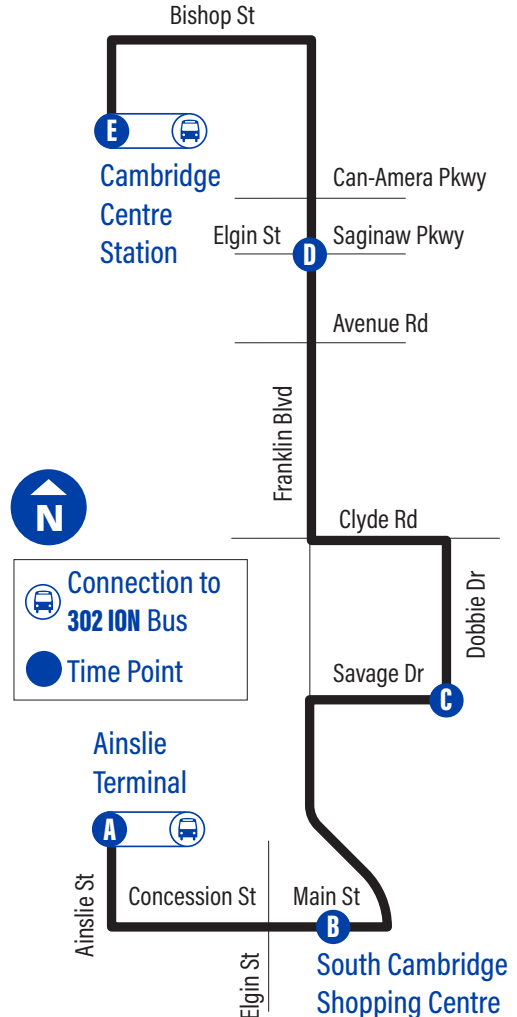

E Cambridge Centre Station	1066
Bishop / Hespeler Rd.	4146
Bishop / Conestoga	1275
1500 Bishop	1328
Bishop / Franklin	1311
Franklin / Lindsay	1011
Franklin / Can-Amera	3659
D Franklin / Elgin	1491
Franklin / Glamis	1492
Franklin / Path To The Greenway	1493
Franklin / Avenue	1494
Franklin / Athlone	1495
Franklin / Millcreek	2652
Clyde / Franklin	1496
Clyde / Bluerock	1497
Clyde / Grand River Conservation Authority	1498
Dobbie / Clyde	1499
Dobbie / Orion	1500
C Dobbie / Savage	1501
100 Savage Dr.	1502
Franklin / Hilltop	1503
Franklin / McLaren	1504
B Main / South Cambridge Centre	1505
Main / Dundas	1506
Main / Elgin	1507
Concession / Scrimger	1508
Concession / Peck	1509
Concession / Cameron	1510
Ainslie / Veterans	2159
A Ainslie Terminal	1517

Franklin

53

Effective: May 2, 2022

For the most current bus stop listing, please visit grt.ca

Fares and schedules are subject to change without notice. Weather and road conditions may cause schedule delays.

519-585-7555 www.grt.ca TTY: 519-575-4608
Text: 57555 & key in your bus stop number