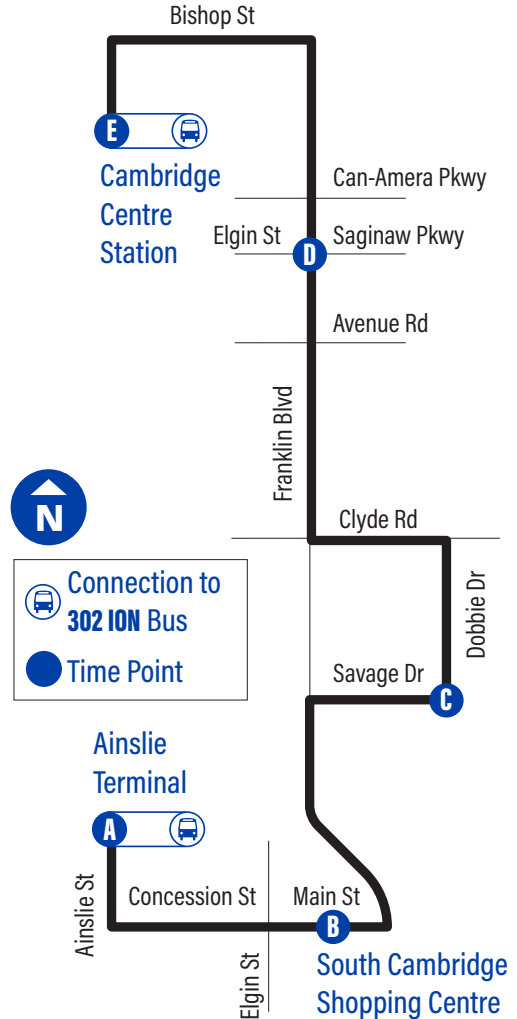

Bus Stops

TO Cambridge Centre Station

TO Ainslie Terminal

A Ainslie Terminal	1517
Ainslie / Walnut	1523
Concession / Cameron	1524
Concession / Peck	1525
Concession / Scrimger	1526
Main / Elgin	2216
Main / Alexander	1527
B Main / South Cambridge Centre	1528
Franklin / McLaren	1529
Franklin / Savage	1530
55 Savage	1531
111 Savage	1532
C Dobbie / Savage	1533
Dobbie / Orion	1534
Dobbie / Clyde	1535
Clyde / Grand River Conservation Authority	1536
Clyde / Bluerock	1537
Clyde / Franklin	1245
Franklin / Clyde	1538
Franklin / Timber Creek	2655
Franklin / Hilborn	1539
Franklin / Avenue	1540
Franklin / Robson	1541
D Franklin / Saginaw	1542
Franklin / Can-Amera	3660
Franklin / Lindsay	1543
Bishop / Franklin	1351
Bishop / Cowansview	1353
Bishop / Conestoga	4147
Bishop / Collier	1320
Macmillan	
E Cambridge Centre Station	1066

E Cambridge Centre Station	1066
Bishop / Hespeler Rd.	4146
Bishop / Conestoga	1275
1500 Bishop	1328
Bishop / Franklin	1311
Franklin / Lindsay	1011
Franklin / Can-Amera	3659
D Franklin / Elgin	1491
Franklin / Glamis	1492
Franklin / Path To The Greenway	1493
Franklin / Avenue	1494
Franklin / Athlone	1495
Franklin / Millcreek	2652
Clyde / Franklin	1496
Clyde / Bluerock	1497
Clyde / Grand River Conservation Authority	1498
Dobbie / Clyde	1499
Dobbie / Orion	1500
C Dobbie / Savage	1501
100 Savage Dr.	1502
Franklin / Hilltop	1503
Franklin / McLaren	1504
B Main / South Cambridge Centre	1505
Main / Dundas	1506
Main / Elgin	1507
Concession / Scrimger	1508
Concession / Peck	1509
Concession / Cameron	1510
Ainslie / Veterans	2159
A Ainslie Terminal	1517

Franklin

53

Effective: April 24, 2023

Fares and schedules are subject to change without notice. Weather and road conditions may cause schedule delays.

easyGo

519-585-7555 www.grt.ca TTY: 519-575-4608
Text: 57555 & key in your bus stop number