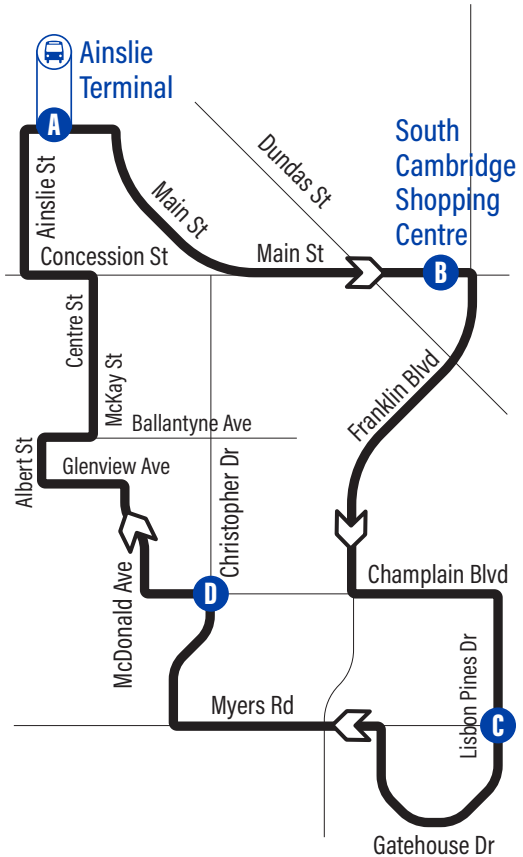

Bus Stops

A Ainslie Terminal 1518

Main / Harris	3535
Main / Bruce	2213
Main / Peck	2214
Main / Lincoln	2215
Main / Elgin	2216
Main / Alexander	1527

B Bishop / Duke 1528

Main / Franklin	2217
Franklin / Green Gate	2174
Franklin / Dundas	2175
Franklin / Path To Elliott	2218
Franklin / Morning Calm	2219
Champlain / Franklin	2220
Champlain / Carlos	2221
Lisbon Pines / Champlain	2222
Lisbon Pines / Santa Maria	2223

D Champlain / Christopher 2235

McDonald / Dorset	2236
Glenview / McDonald	2237
Glenview / Henry	2238
Glenview / Albert	2239
Albert / Ballantyne	2240
Ballantyne / Mckay	2241
Mckay / South	2242
Centre / Elliott	2243
Centre / Concession	2244
Ainslie / Veterans	2159

E Ainslie Terminal 1518

Lisbon Pines

54

Effective: September 7, 2020

Connection to
302 ION Bus

Time Point

easyGO

For the most current bus stop listing, visit www.grt.ca

519-585-7555 www.grt.ca TTY: 519-575-4608
Text: 57555 & key in your bus stop number

Monday to Friday Schedule

Depart >>> >>> Arrive

A	B	C	D	A
6:30	6:36	6:42	6:48	6:56
7:00	7:06	7:13	7:19	7:27
7:29	7:35	7:42	7:48	7:56
7:59	8:05	8:12	8:18	8:26
8:29	8:35	8:42	8:48	8:56
9:00	9:06	9:13	9:19	9:27
9:30	9:36	9:43	9:49	9:57
10:00	10:06	10:13	10:19	10:27
10:30	10:36	10:43	10:49	10:57
11:00	11:06	11:13	11:19	11:27
11:30	11:36	11:43	11:49	11:57
12:00	12:06	12:13	12:19	12:27
12:30	12:36	12:43	12:49	12:57
1:00	1:06	1:13	1:19	1:27
1:30	1:36	1:43	1:49	1:57
2:00	2:06	2:13	2:19	2:27
2:29	2:35	2:42	2:48	2:56
2:59	3:06	3:14	3:20	3:29
3:29	3:36	3:44	3:50	3:59
3:59	4:06	4:14	4:20	4:29
4:29	4:36	4:44	4:50	4:59
4:59	5:06	5:14	5:20	5:29
5:29	5:36	5:44	5:50	5:59
5:59	6:06	6:14	6:20	6:29
6:45	6:51	6:57	7:03	7:11
7:45	7:51	7:57	8:03	8:11
8:45	8:51	8:57	9:03	9:11