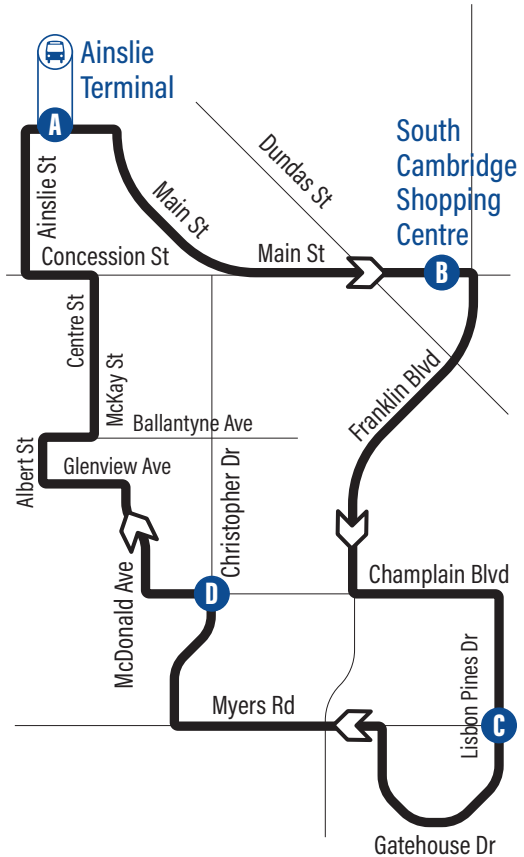

Bus Stops

A Ainslie Terminal 1518

Main / Harris	3535
Main / Bruce	2213
Main / Peck	2214
Main / Lincoln	2215
Main / Elgin	2216
Main / Alexander	1527

B Bishop / Duke 1528

Main / Franklin	2217
Franklin / Green Gate	2174
Franklin / Dundas	2175
Franklin / Path To Elliott	2218
Franklin / Morning Calm	2219
Champlain / Franklin	2220
Champlain / Carlos	2221
Lisbon Pines / Champlain	2222
Lisbon Pines / Santa Maria	2223

D Champlain / Christopher 2235

McDonald / Dorset	2236
Glenview / McDonald	2237
Glenview / Henry	2238
Glenview / Albert	2239
Albert / Ballantyne	2240
Ballantyne / Mckay	2241
Mckay / South	2242
Centre / Elliott	2243
Centre / Concession	2244
Ainslie / Veterans	2159

E Ainslie Terminal 1518

Lisbon Pines

54

Effective: June 28, 2021

Connection to
302 ION Bus

Time Point

easyGO

For the most current bus stop listing, visit www.grt.ca

519-585-7555 www.grt.ca TTY: 519-575-4608
Text: 57555 & key in your bus stop number

Monday to Friday Schedule

Depart >>> >>> Arrive

A	B	C	D	A
6:30	6:36	6:42	6:48	6:56
7:00	7:06	7:13	7:19	7:27
7:29	7:35	7:42	7:48	7:56
7:59	8:05	8:12	8:18	8:26
8:29	8:35	8:42	8:48	8:56
9:00	9:06	9:13	9:19	9:27
9:30	9:36	9:43	9:49	9:57
10:00	10:06	10:13	10:19	10:27
10:30	10:36	10:43	10:49	10:57
11:00	11:06	11:13	11:19	11:27
11:30	11:36	11:43	11:49	11:57
12:00	12:06	12:13	12:19	12:27
12:30	12:36	12:43	12:49	12:57
1:00	1:06	1:13	1:19	1:27
1:30	1:36	1:43	1:49	1:57
2:00	2:06	2:13	2:19	2:27
2:29	2:35	2:42	2:48	2:56
2:59	3:05	3:12	3:18	3:26
3:29	3:35	3:42	3:48	3:56
3:59	4:05	4:12	4:18	4:26
4:29	4:35	4:42	4:48	4:56
4:59	5:05	5:12	5:18	5:26
5:29	5:35	5:42	5:48	5:56
6:00	6:06	6:13	6:19	6:27
6:45	6:51	6:57	7:03	7:10
7:45	7:51	7:57	8:03	8:10
8:45	8:51	8:57	9:03	9:10