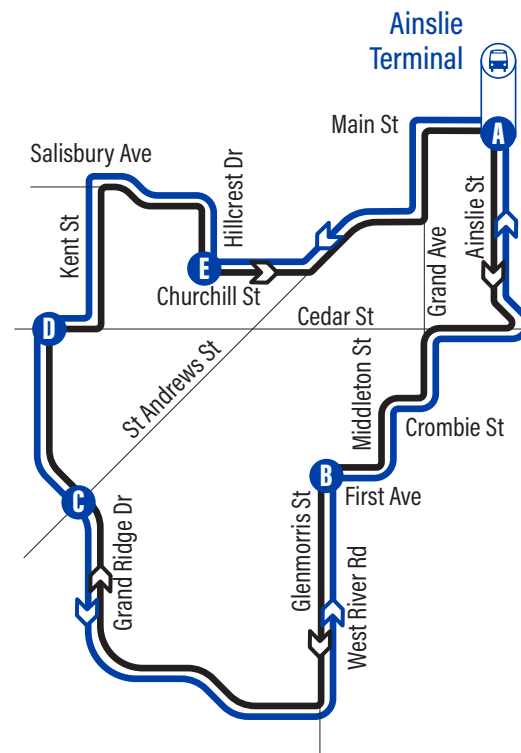

to Grand Ridge/Cedar
via Churchill

A Ainslie Terminal	1520
Main / Water	2186
Grand / South Square	2245
Grand / St Andrews	2246
St Andrews / Churchill	3261
Churchill / Barrie	3262
Churchill / Berkley	3263
E Hillcrest / Churchill	2139
Hillcrest / Highland	2140
Salisbury / Southgate	2141
Salisbury / Murray	2142
Kent / Salisbury	2143
Kent / Hardcastle	2144
Kent / Sim	2145
Kent / Cedar	2146
D Grand Ridge / Cedar	2390
to Ainslie Terminal via Glenmorris	
D Grand Ridge / Cedar	2390
Grand Ridge / Harwood	2391
Grand Ridge / Wedgewood	2392
Grand Ridge / Mark	2254
C Grand Ridge / St Andrews	2255
Grand Ridge / Stirling Macgregor	2256
Grand Ridge / Oak Hill	2257
Grand Ridge / West River	2641
Glenmorris / Third	2643
B Glenmorris / First	2644
First / Caen	2155
Middleton / Francis	2156
Crombie / Grand	2157
Grand / Cedar	2158
Ainslie / Veterans	2159
A Ainslie Terminal	1520

Grand Ridge

GRT
GRAND RIVER TRANSIT

55

Effective: September 7, 2020

to Cedar/Grand Ridge   to Ainslie Terminal

via Churchill ➔ via Glenmorris

via Glenmorris ➔ via Churchill

Connection to
302 ION Bus

Time Point

easyGO

519-585-7555   www.grt.ca   TTY: 519-575-4608
Text: 57555 & key in your bus stop number