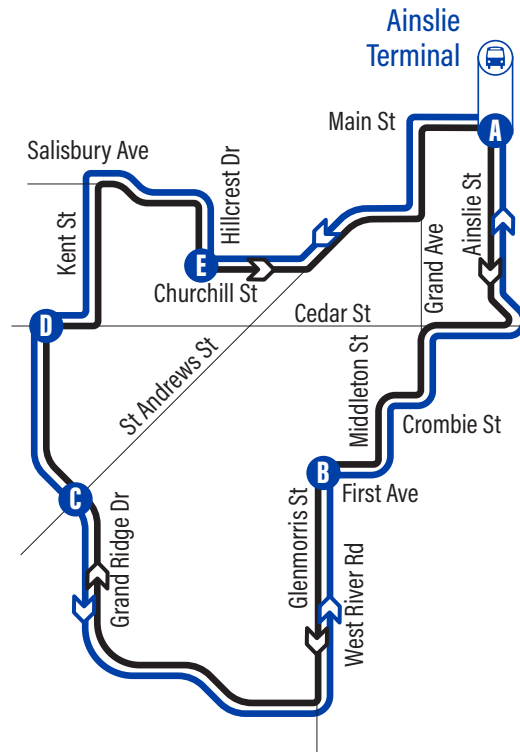

Bus Stops

to Grand Ridge/Cedar via Glenmorris

A Ainslie Terminal	1520
Ainslie / Walnut	1523
Grand / Cedar	1938
Crombie / Grand	2127
Middleton / Francis	2128
First / Caen	2129
B Glenmorris / Second	2321
Glenmorris / Third	2322
West River / Culham	2323
West River / Grand Ridge	2324
Grand Ridge / Inverness	2325
Grand Ridge / Stirling Macgregor	2326
C Grand Ridge / St Andrews	2374
Grand Ridge / Byton	2375
Grand Ridge / Wedgewood	2376
Grand Ridge / White Oak	2377
D Grand Ridge / Cedar	2378
E Hillcrest / Churchill	2206
Churchill / Westgate	2207
Churchill / Forest	2208
Churchill / Barrie	2209
Churchill / Lansdowne	2210
St Andrews / Grand	2211
Grand / Queens Square	2268
Main / Mill	2212
A Ainslie Terminal	1520

to Ainslie Terminal via Churchill

D Grand Ridge / Cedar	2378
Kent / Sim	3077
Kent / Hillsboro	3078
Kent / Salisbury	3079
Salisbury / Murray	3080
Salisbury / Southgate	3081
Salisbury / Hillcrest	3082

to Grand Ridge/Cedar via Churchill

A Ainslie Terminal	1520
Main / Water	2186
Grand / South Square	2245
Grand / St Andrews	2246
St Andrews / Churchill	3261
Churchill / Barrie	3262
Churchill / Berkley	3263
E Hillcrest / Churchill	2139
Hillcrest / Highland	2140
Salisbury / Southgate	2141
Salisbury / Murray	2142
Kent / Salisbury	2143
Kent / Hardcastle	2144
Kent / Sim	2145
Kent / Cedar	2146
D Grand Ridge / Cedar	2390
D Grand Ridge / Cedar	2390
Grand Ridge / Harwood	2391
Grand Ridge / Wedgewood	2392
Grand Ridge / Mark	2254
C Grand Ridge / St Andrews	2255
Grand Ridge / Stirling Macgregor	2256
Grand Ridge / Oak Hill	2257
Grand Ridge / West River	2641
Glenmorris / Third	2643
B Glenmorris / First	2644
First / Caen	2155
Middleton / Francis	2156
Crombie / Grand	2157
Grand / Cedar	2158
Ainslie / Veterans	2159
A Ainslie Terminal	1520

Grand Ridge

55

Effective: April 5, 2021

to Cedar/Grand Ridge via Churchill > to Ainslie Terminal via Glenmorris

to Ainslie Terminal via Glenmorris > to Cedar/Grand Ridge via Churchill

Connection to 302 ION Bus