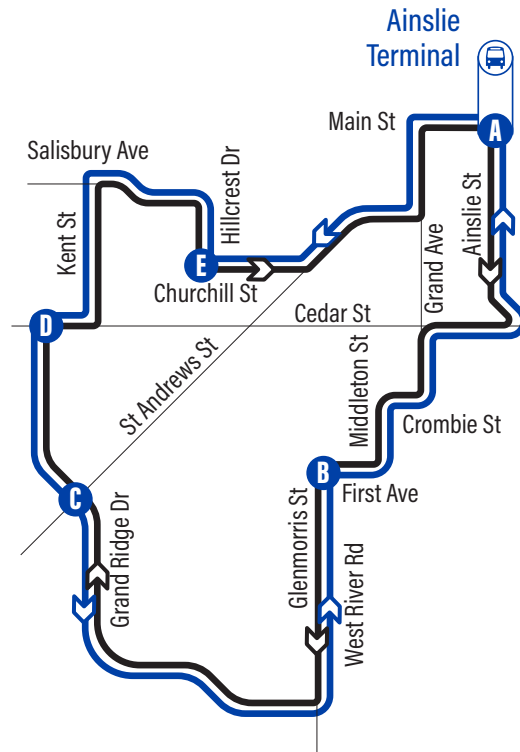

to Grand Ridge/Cedar
via Churchill

A Ainslie Terminal	1520
Main / Water	2186
Grand / South Square	2245
Grand / St Andrews	2246
St Andrews / Churchill	3261
Churchill / Barrie	3262
Churchill / Berkley	3263
E Hillcrest / Churchill	2139
Hillcrest / Highland	2140
Salisbury / Southgate	2141
Salisbury / Murray	2142
Kent / Salisbury	2143
Kent / Hardcastle	2144
Kent / Sim	2145
Kent / Cedar	2146
D Kent / Cedar	2390

to Ainslie Terminal
via Glenmorris

D Kent / Cedar	2390
Grand Ridge / Harwood	2391
Grand Ridge / Wedgewood	2392
Grand Ridge / Mark	2254
C Grand Ridge / St Andrews	2255
Grand Ridge / Stirling Macgregor	2256
Grand Ridge / Oak Hill	2257
Grand Ridge / West River	2641
Glenmorris / Third	2643
B Glenmorris / First	2644
First / Caen	2155
Middleton / Francis	2156
Crombie / Grand	2157
Grand / Cedar	2158
Ainslie / Veterans	2159
A Ainslie Terminal	1520

Grand Ridge

GRT

GRAND RIVER TRANSIT

55

Effective: September 5, 2022

to Cedar/Grand Ridge via Churchill > to Ainslie Terminal via Glenmorris

to Ainslie Terminal via Glenmorris > to Cedar/Grand Ridge via Churchill

Monday to Friday Schedule

to Grand Ridge/
Cedar
via Churchill

to Ainslie
Terminal
via Glenmorris

Depart >>>

>>> Arrive

 Ainslie Terminal	 Hillcrest / Churchill	 Kent / Cedar	 Grand Ridge / St Andrews	 Glenmorris / First	 Ainslie Terminal
A	E	D	C	B	A
6:15	6:21	6:26	6:28	6:33	6:38
7:15	7:21	7:26	7:28	7:33	7:38
8:15	8:21	8:26	8:28	8:33	8:38
9:15	9:21	9:26	9:28	9:33	9:38
10:15	10:21	10:26	10:28	10:33	10:38
11:15	11:21	11:26	11:28	11:33	11:38
12:15	12:21	12:26	12:28	12:33	12:38
1:15	1:21	1:26	1:28	1:33	1:38
2:18	2:24	2:29	2:31	2:36	2:41
3:18	3:25	3:30	3:32	3:37	3:43
4:18	4:25	4:30	4:32	4:37	4:43
5:18	5:25	5:30	5:32	5:37	5:43
6:18	6:24	6:28	6:30	6:35	6:40
7:18	7:24	7:28	7:30	7:35	7:40
8:18	8:24	8:28	8:30	8:35	8:40
9:18	9:24	9:28	9:30	9:35	9:40
10:15	10:21	10:25	10:27	10:32	10:37
11:15	11:21	11:25	11:27	11:32	11:37