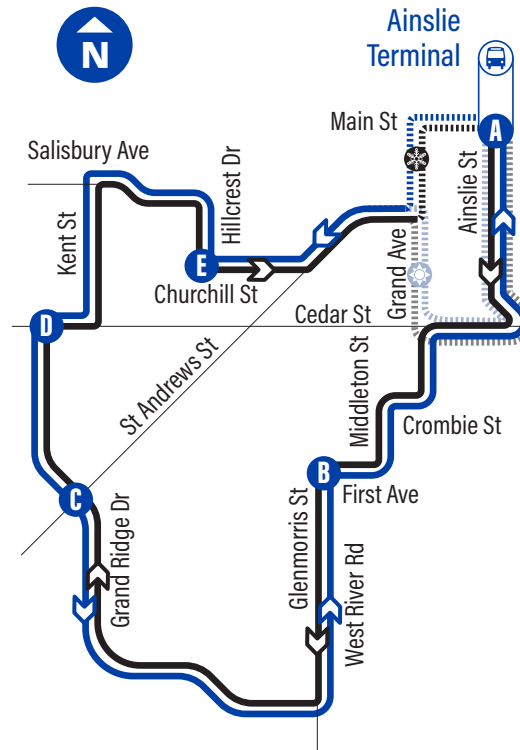

to Ainslie Terminal via Churchill

D Kent / Cedar	2378
Kent / Sim	3077
Kent / Hillsboro	3078
Kent / Salisbury	3079
Salisbury / Murray	3080
Salisbury / Southgate	3081
Salisbury / Hillcrest	3082
E Hillcrest / Churchill	2206
Churchill / Westgate	2207
Churchill / Forest	2208
Churchill / Barrie	2209
Churchill / Lansdowne	2210
St Andrews / Grand	2211
Grand / Queens Square	2268
Main / Mill	2212
Grand / Fraser	8010
Ainslie / Veterans	2159
A Ainslie Terminal	1520

to Grand Ridge/Cedar via Churchill

A Ainslie Terminal	1520
Main / Water	2186
Grand / South Square	2245
Grand / St Andrews	2246
Ainslie / Walnut	1523
Grand / Cedar	8009
St Andrews / Grand	8011
St Andrews / Churchill	3261
Churchill / Barrie	3262
Churchill / Berkley	3263
E Hillcrest / Churchill	2139
Hillcrest / Highland	2140
Salisbury / Southgate	2141
Salisbury / Murray	2142
Kent / Salisbury	2143
Kent / Hardcastle	2144
Kent / Sim	2145
Kent / Cedar	2146
D Kent / Cedar	2390

to Ainslie Terminal via Glenmorris

D Kent / Cedar	2390
Grand Ridge / Harwood	2391
Grand Ridge / Wedgewood	2392
Grand Ridge / Mark	2254
C Grand Ridge / St Andrews	2255
Grand Ridge / Stirling Macgregor	2256
Grand Ridge / Oak Hill	2257
Grand Ridge / West River	2641
Glenmorris / Third	2643
B Glenmorris / First	2644
First / Caen	2155
Middleton / Francis	2156
Crombie / Grand	2157
Grand / Cedar	2158
Ainslie / Veterans	2159
A Ainslie Terminal	1520

Grand Ridge

55

Effective: September 4, 2023

to Cedar/Grand Ridge to Ainslie Terminal
 via Churchill > via Glenmorris
 via Glenmorris > via Churchill

Connection to 302 ION Bus Winter Routing

Time Point Summer Routing (late May to early October)