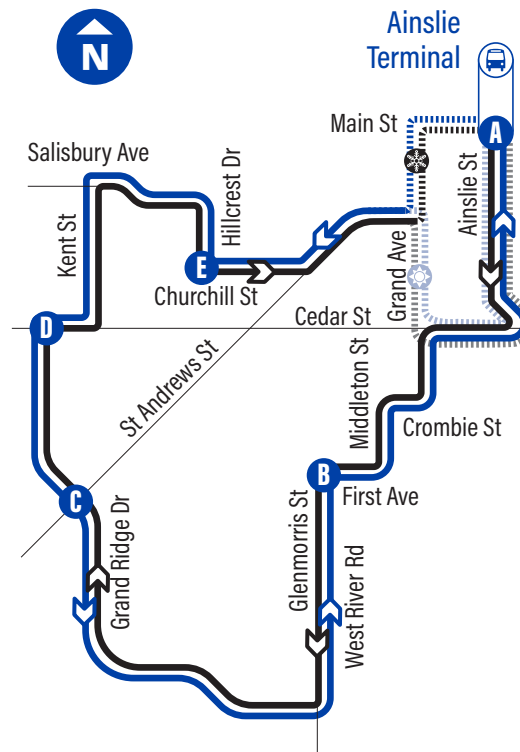

to Grand Ridge/Cedar via Churchill

A Ainslie Terminal	1520
Main / Water	2186
Grand / South Square	2245
Grand / St Andrews	2246
Ainslie / Walnut	1523
Grand / Cedar	8009
St Andrews / Grand	8011
St Andrews / Churchill	3261
Churchill / Barrie	3262
Churchill / Berkley	3263
E Hillcrest / Churchill	2139
Hillcrest / Highland	2140
Salisbury / Southgate	2141
Salisbury / Murray	2142
Kent / Salisbury	2143
Kent / Hardcastle	2144
Kent / Sim	2145
Kent / Cedar	2146
D Grand Ridge / Cedar	2390

to Ainslie Terminal via Glenmorris

D Grand Ridge / Cedar	2390
Grand Ridge / Harwood	2391
Grand Ridge / Wedgewood	2392
Grand Ridge / Mark	2254
C Grand Ridge / St Andrews	2255
Grand Ridge / Stirling Macgregor	2256
Grand Ridge / Oak Hill	2257
Grand Ridge / West River	2641
Glenmorris / Third	2643
B Glenmorris / First	2644
First / Caen	2155
Middleton / Francis	2156
Crombie / Grand	2157
Grand / Cedar	2158
Ainslie / Veterans	2159
A Ainslie Terminal	1520

Grand Ridge

55

GRT
GRAND RIVER TRANSIT

Effective: September 4, 2023

to Cedar/Grand Ridge to Ainslie Terminal
 via Churchill > via Glenmorris
 via Glenmorris > via Churchill

Connection to 302 ION Bus

Winter Routing