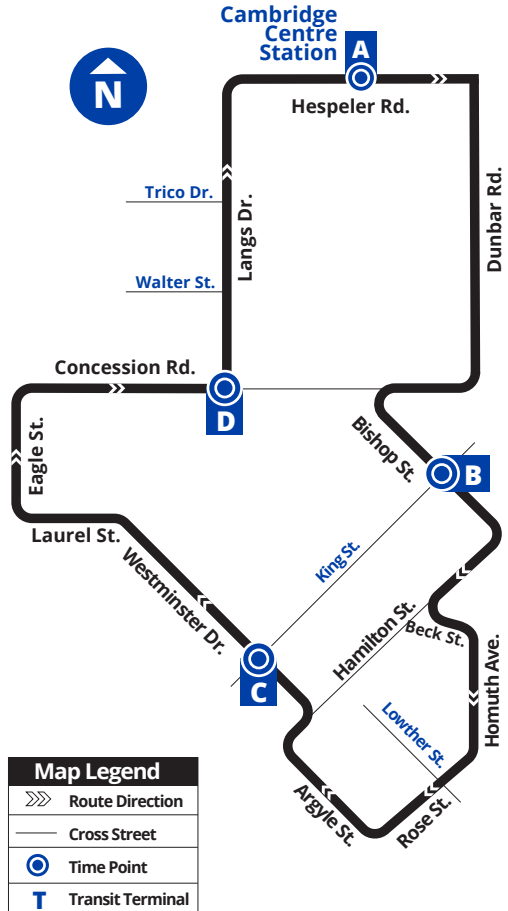

EasyGO makes taking transit easy

1. Online Trip Planner:
www.grt.ca
2. Next Bus Text: get information on the next bus times sent to your phone (does not apply to Flex Stops)
Text 57555 + (4 digit bus stop #)
3. Next Bus Call: call to hear the next bus times for your stop (does not apply to Flex Stops)
519-585-7555
4. EasyGO Mobile: GRT's official mobile application for real-time bus departure information
Available on Android, Blackberry, iOS & Windows App Stores
5. EasyGO Real-Time Desktop Map: plan trips by seeing and click on different routes and stops
www.grt.ca

Effective: January 7, 2019

Weekday

Cambridge Centre (Depart)	Bishop / King	Westminster / King	Langs / Concession	Cambridge Centre (Arrive)
A 5:52	B 5:57	C 6:05	D 6:12	A 6:20
6:29	6:35	6:42	6:49	6:57
6:55	7:01	7:08	7:15	7:23
7:25	7:31	7:38	7:45	7:53
7:55	8:01	8:09	8:16	8:24
8:25	8:31	8:39	8:46	8:54
8:58	9:04	9:12	9:19	9:27
9:28	9:34	9:42	9:49	9:57
9:58	10:04	10:12	10:19	10:27
10:28	10:34	10:42	10:49	10:57
10:58	11:04	11:12	11:19	11:27
11:28	11:34	11:42	11:49	11:57
11:58	12:04	12:12	12:19	12:27
12:28	12:34	12:42	12:49	12:57
12:58	1:04	1:12	1:19	1:27
1:28	1:34	1:42	1:49	1:57
1:58	2:04	2:12	2:20	2:28
2:26	2:32	2:40	2:48	2:56
2:57	3:03	3:11	3:19	3:27
3:26	3:32	3:40	3:48	3:56
3:56	4:02	4:10	4:18	4:26
4:26	4:32	4:40	4:48	4:56
4:56	5:02	5:10	5:18	5:26
5:26	5:32	5:40	5:48	5:56
5:56	6:02	6:10	6:18	6:26
6:26	6:32	6:40	6:48	6:56
6:56	7:02	7:10	7:18	7:26
7:30	7:36	7:44	7:52	8:00
8:00	8:05	8:13	8:19	8:25
8:30	8:35	8:43	8:49	8:55
9:00	9:05	9:13	9:19	9:25
10:00	10:05	10:13	10:19	10:25
11:00	11:05	11:13	11:19	11:25
11:59	12:03	12:11	12:17	12:23