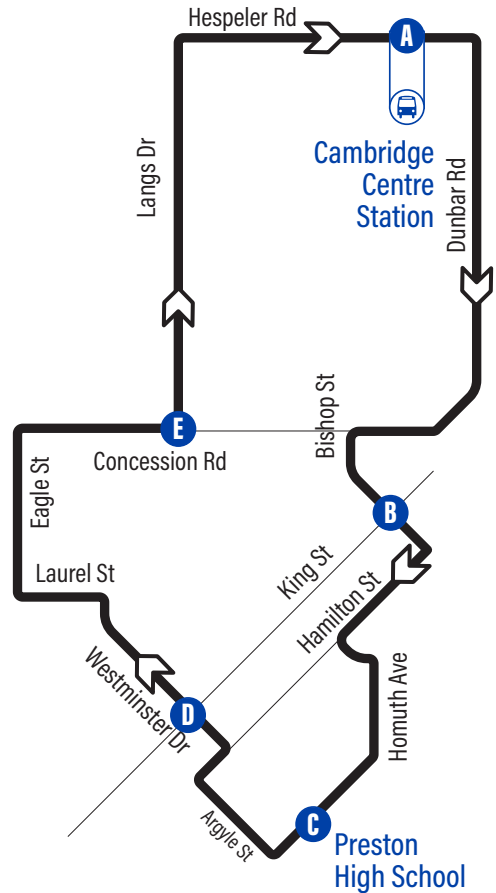

Bus Stops

A Cambridge Centre Station	1065
Dunbar / Hespeler Rd.	1392
Dunbar / Briarwood	1393
Dunbar / Daleview	1394
Dunbar / Biscayne	1395
Dunbar / Eastdowns	1396
Dunbar / Pine	1397
Dunbar / St George	1398
Dunbar / Grand Valley	1399
Concession / Grand Valley	1400
Bishop / Pineview	1445
B Bishop / Duke	1401
Bishop / Hamilton	1402
Hamilton / Montrose	1403
Hamilton / Union	1404
Beck / Homuth	1405
Homuth / Frederick	1407
Rose / Lowther	1408
C Rose / Preston High School	1410
Argyle / Vine	1411
Argyle / Hamilton	1412
Hamilton / Westminster	1413
D Westminster / King	1414
Westminster / Duke	1415
Westminster / Lawrence	1416
Laurel / Westminster	3526
Laurel / North	3522
Eagle / Laurel	1289
Eagle / Arlington	1290
Eagle / Concession	1417
Concession / Garden	1418
Concession / Dolph	1419
E Langs / Concession	1420
Langs / Walter	1421
Langs / Valentine	1422
Langs / Langs Circle	1423
Langs / Industrial	1424
Langs / Hespeler Rd.	1425
Hespeler Rd. / Langs	1426
480 Hespeler Rd.	1427
A Cambridge Centre Station	1065

Dunbar

GRT
GRAND RIVER TRANSIT

56

Effective: September 7, 2020

Connection to
302 ION Bus

Time Point

easyGO

For the most current bus stop listing, visit www.grt.ca

Sunday / Holiday Schedule

Depart >>> >>> Arrive

 Cambridge Centre Station	Bishop / Duke	Rose / Preston High School	Westminster / King	Concession / Langs	 Cambridge Centre Station
A	B	C	D	E	A
8:00	8:06	8:11	8:15	8:22	8:28
9:00	9:06	9:11	9:15	9:22	9:28
10:00	10:06	10:11	10:15	10:22	10:28
10:58	11:04	11:09	11:13	11:20	11:26
11:58	12:04	12:09	12:13	12:20	12:28
12:58	1:04	1:09	1:13	1:20	1:28
1:58	2:04	2:09	2:13	2:20	2:28
2:58	3:04	3:09	3:13	3:20	3:28
3:58	4:04	4:09	4:13	4:20	4:28
4:58	5:04	5:09	5:13	5:20	5:28
6:00	6:06	6:11	6:15	6:22	6:28
7:00	7:06	7:11	7:15	7:22	7:28
8:00	8:06	8:11	8:15	8:22	8:28
9:00	9:06	9:11	9:15	9:22	9:28
10:00	10:06	10:11	10:15	10:22	10:28
11:00	11:06	11:11	11:15	11:22	11:28
12:00	12:06	12:11	12:15	12:22	12:28