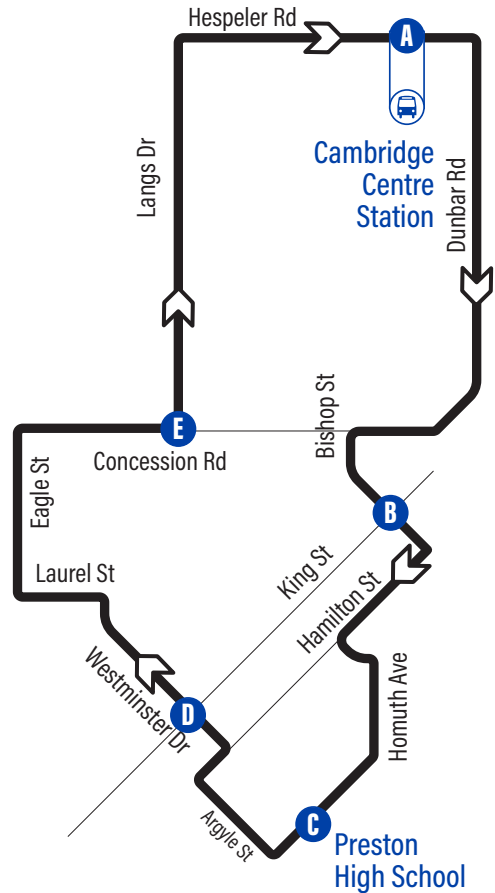

Bus Stops

A Cambridge Centre Station	1065
Dunbar / Hespeler Rd.	1392
Dunbar / Briarwood	1393
Dunbar / Daleview	1394
Dunbar / Biscayne	1395
Dunbar / Eastdowns	1396
Dunbar / Pine	1397
Dunbar / St George	1398
Dunbar / Grand Valley	1399
Concession / Grand Valley	1400
Bishop / Pineview	1445
B Bishop / Duke	1401
Bishop / Hamilton	1402
Hamilton / Montrose	1403
Hamilton / Union	1404
Beck / Homuth	1405
Homuth / Frederick	1407
Rose / Lowther	1408
C Rose / Preston High School	1410
Argyle / Vine	1411
Argyle / Hamilton	1412
Hamilton / Westminster	1413
D Westminster / King	1414
Westminster / Duke	1415
Westminster / Lawrence	1416
Laurel / Westminster	3526
Laurel / North	3522
Eagle / Laurel	1289
Eagle / Arlington	1290
Eagle / Concession	1417
Concession / Garden	1418
Concession / Dolph	1419
E Langs / Concession	1420
Langs / Walter	1421
Langs / Valentine	1422
Langs / Langs Circle	1423
Langs / Industrial	1424
Langs / Hespeler Rd.	1425
Hespeler Rd. / Langs	1426
480 Hespeler Rd.	1427
A Cambridge Centre Station	1065

Dunbar

GRT
GRAND RIVER TRANSIT

56

Effective: April 5, 2021

Connection to
302 ION Bus

Time Point

easyGO

For the most current bus stop listing, visit www.grt.ca

Sunday / Stat Holiday Schedule

Depart >>> >>> Arrive

 Cambridge Centre Station	Bishop / Duke	Rose / Preston High School	Westminster / King	Concession / Langa	 Cambridge Centre Station
A	B	C	D	E	A
8:00	8:06	8:11	8:14	8:21	8:27
9:00	9:06	9:11	9:14	9:21	9:27
10:00	10:06	10:11	10:14	10:21	10:27
10:58	11:04	11:09	11:12	11:19	11:25
11:58	12:05	12:10	12:13	12:20	12:27
12:58	1:05	1:10	1:13	1:20	1:27
1:58	2:05	2:10	2:13	2:20	2:27
2:58	3:05	3:10	3:13	3:20	3:27
3:58	4:05	4:10	4:13	4:20	4:27
4:58	5:05	5:10	5:13	5:20	5:27
6:00	6:06	6:11	6:14	6:21	6:27
7:00	7:06	7:11	7:14	7:21	7:27
8:00	8:06	8:11	8:14	8:21	8:27
9:00	9:06	9:11	9:14	9:21	9:27
10:00	10:06	10:11	10:14	10:21	10:27
11:00	11:06	11:11	11:14	11:21	11:27
12:00	12:06	12:11	12:14	12:21	12:27