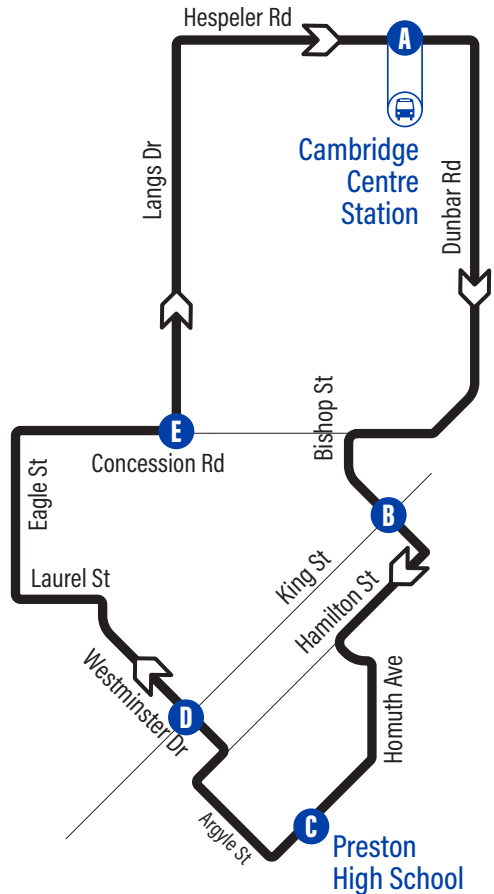

# Bus Stops

<b>A Cambridge Centre Station</b>	<b>1065</b>
Dunbar / Hespeler Rd.	1392
Dunbar / Briarwood	1393
Dunbar / Daleview	1394
Dunbar / Biscayne	1395
Dunbar / Eastdowns	1396
Dunbar / Pine	1397
Dunbar / St George	1398
Dunbar / Grand Valley	1399
Concession / Grand Valley	1400
Bishop / Pineview	1445
<b>B Bishop / Duke</b>	<b>1401</b>
Bishop / Hamilton	1402
Hamilton / Montrose	1403
Hamilton / Union	1404
Beck / Homuth	1405
Homuth / Frederick	1407
Rose / Lowther	1408
<b>C Rose / Preston High School</b>	<b>1410</b>
Argyle / Vine	1411
Argyle / Hamilton	1412
Hamilton / Westminster	1413
<b>D Westminster / King</b>	<b>1414</b>
Westminster / Duke	1415
Westminster / Lawrence	1416
Laurel / Westminster	3526
Laurel / North	3522
Eagle / Laurel	1289
Eagle / Arlington	1290
Eagle / Concession	1417
Concession / Garden	1418
Concession / Dolph	1419
<b>E Langs / Concession</b>	<b>1420</b>
Langs / Walter	1421
Langs / Valentine	1422
Langs / Langs Circle	1423
Langs / Industrial	1424
Langs / Hespeler Rd.	1425
Hespeler Rd. / Langs	1426
480 Hespeler Rd.	1427
<b>A Cambridge Centre Station</b>	<b>1065</b>

Dunbar

**GRT**  
GRAND RIVER TRANSIT

**56**

Effective: April 24, 2023

Connection to  
**302 ION Bus**  
 Time Point

easyGo

519-585-7555 www.grt.ca TTY: 519-575-4608  
Text: 57555 & key in your bus stop number

## Sunday Schedule

Depart >>> >>> Arrive

Cambridge Centre Station	Bishop / Duke	Rose / Preston High School	Westminster / King	Concession / Langs	Cambridge Centre Station
A	B	C	D	E	A
8:00	8:06	8:11	8:14	8:21	8:28
9:00	9:06	9:11	9:14	9:21	9:28
10:00	10:06	10:11	10:14	10:21	10:28
11:00	11:06	11:11	11:14	11:21	11:28
11:58	12:05	12:10	12:13	12:20	12:27
Every hour					
4:58	5:05	5:10	5:13	5:20	5:27
6:01	6:07	6:12	6:15	6:21	6:27
7:01	7:07	7:12	7:15	7:21	7:27
8:01	8:07	8:12	8:15	8:21	8:27
9:01	9:07	9:12	9:15	9:21	9:27
10:01	10:07	10:12	10:15	10:21	10:27
11:01	11:07	11:12	11:15	11:21	11:27
12:01	12:07	12:12	12:15	12:21	12:27