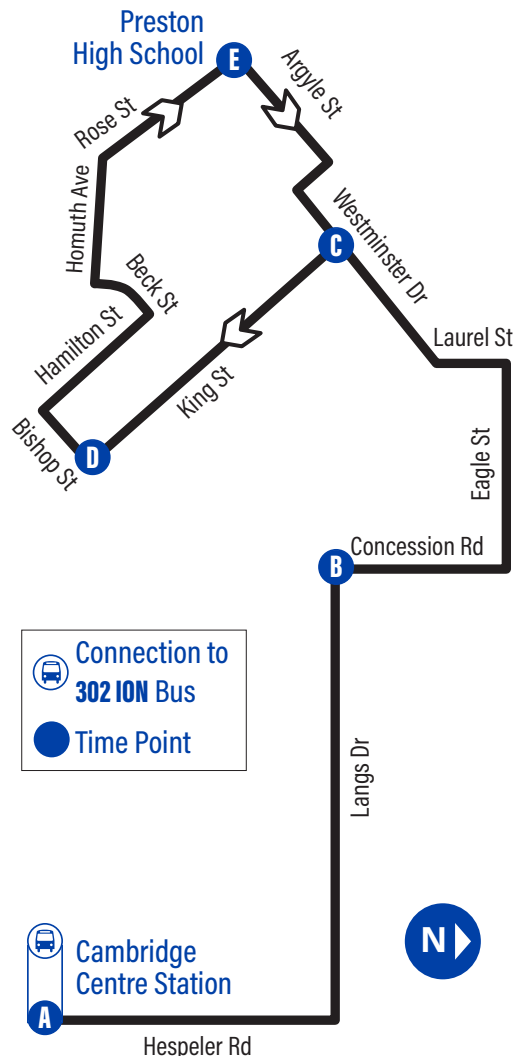

E Rose / Preston High School	1410
Argyle / Vine	1411
Argyle / Hamilton	1412
Hamilton / Westminster	1413
C Westminster / King	2924
Westminster / Duke	1415
Westminster / Lawrence	1416
Laurel / Westminster	3526
Laurel / North	3522
Eagle / Laurel	1289
Eagle / Arlington	1290
Eagle / Concession	1417
Concession / Garden	1418
Concession / Dolph	1419
B Langs / Concession	2311
Langs / Walter	1421
Langs / Valentine	1422
Langs / Langs Circle	1423
Langs / Industrial	1424
Langs / Hespeler Rd.	1425
Hespeler Rd. / Langs	1426
480 Hespeler Rd.	1427
A Cambridge Centre Station	1067

Langs

GRT
GRAND RIVER TRANSIT

56

Effective: September 4, 2023

Connection to 302 ION Bus
Time Point

Cambridge Centre Station

For the most current bus stop listing, visit grt.ca

Fares and schedules are subject to change without notice.
Weather and road conditions may cause schedule delays.