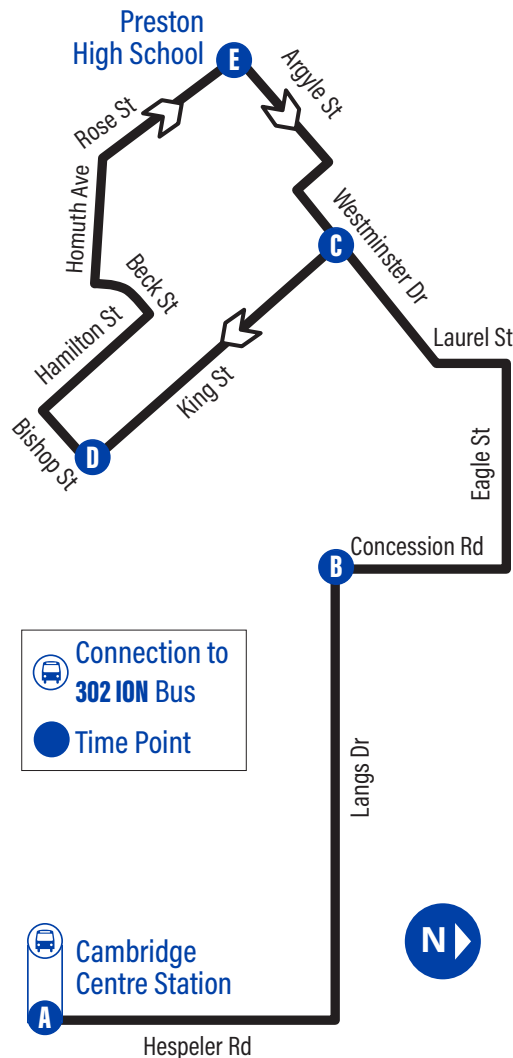

E Rose / Preston High School	1410
Argyle / Vine	1411
Argyle / Hamilton	1412
Hamilton / Westminster	1413
C Westminster / King	2924
Westminster / Duke	1415
Westminster / Lawrence	1416
Laurel / Westminster	3526
Laurel / North	3522
Eagle / Laurel	1289
Eagle / Arlington	1290
Eagle / Concession	1417
Concession / Garden	1418
Concession / Dolph	1419
B Langs / Concession	2311
Langs / Walter	1421
Langs / Valentine	1422
Langs / Langs Circle	1423
Langs / Industrial	1424
Langs / Hespeler Rd.	1425
Hespeler Rd. / Langs	1426
480 Hespeler Rd.	1427
A Cambridge Centre Station	1066

Langs

GRT
GRAND RIVER TRANSIT

56

Effective: September 4, 2023

Connection to 302 ION Bus
Time Point

Cambridge Centre Station

For the most current bus stop listing, visit grt.ca

Fares and schedules are subject to change without notice.
Weather and road conditions may cause schedule delays.