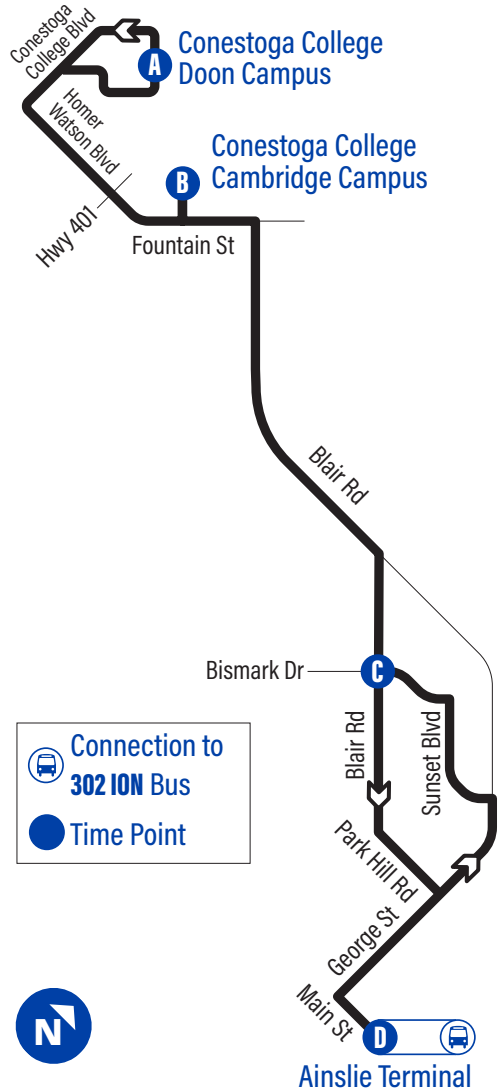

Bus Stops

to Ainslie Terminal

to Conestoga College
Doon Campus

A Conestoga College Doon Campus - Door 3	1732
Doon Valley / Orchard Mill	1734
Conestoga College Blvd. / Homer Watson	1728
B Conestoga College Cambridge Campus	3888
Fountain / Blair	3525
Blair / Old Mill	1685
Blair / Langdon	1688
Blair / Princess	2343
Blair / Leslie	2342
Blair / Clearview	2341
C Blair / Bismark	2340
Blair / Kenmore	2197
Blair / Sherwood	2198
Blair / Grant	2199
Blair / James	2200
Blair / Park Hill	2607
Park Hill / George	2608
George / Blair	2620
George / North Square	2632
Main / Mill	2212
D Ainslie Terminal	1517

D Ainslie Terminal	1517
Main / Water	2186
North Square / Grand	2187
George / Blair	2188
George / Hobson	2189
George / James	2190
Sunset / Saxony	2191
Sunset / Bismark	2192
Bismark / Westmount Mews	1232
C Blair / Bismark	1233
Blair / Clearview	1234
Blair / Esther	3805
Blair / Princess	3792
Blair / Langdon	1687
Blair / Old Mill	1686
Fountain / Morningside	3524
B Conestoga College Cambridge Campus	3888
Conestoga College Blvd. / Homer Watson	3641
Conestoga College Doon Campus - Recreation Centre	1731
A Conestoga College Doon Campus - Door 3	1732

Blair

57

Effective: September 7, 2020

Connection to
302 ION Bus

● Time Point

easyGO

For the most current bus stop listing,
visit www.grt.ca

519-585-7555 www.grt.ca TTY: 519-575-4608
Text: 57555 & key in your bus stop number