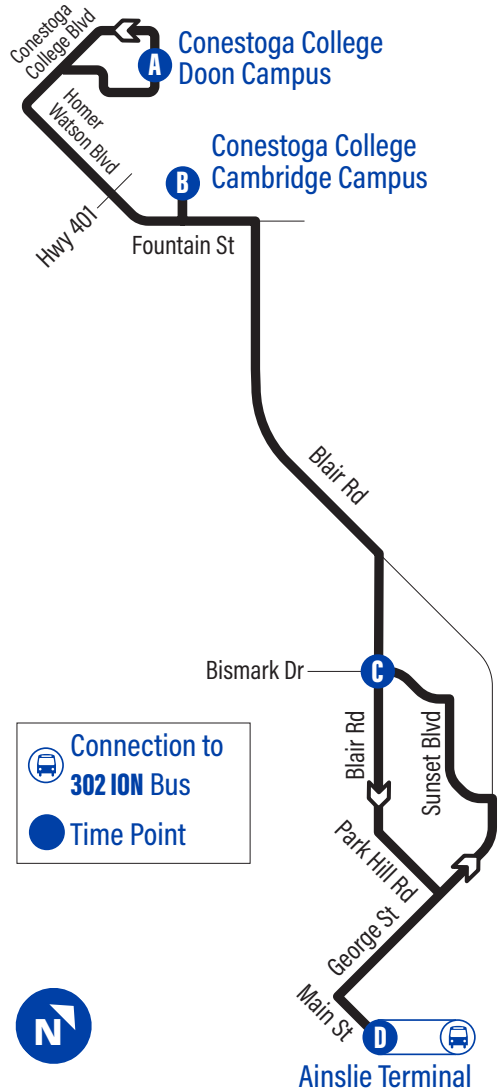

Bus Stops

to Ainslie Terminal

to Conestoga College
Doon Campus

A Conestoga College Doon Campus - Door 3	1732
Doon Valley / Orchard Mill	1734
Conestoga College Blvd. / Homer Watson	1728
B Conestoga College Cambridge Campus	3888
Fountain / Blair	3525
Blair / Old Mill	1685
Blair / Langdon	1688
Blair / Princess	2343
Blair / Leslie	2342
Blair / Clearview	2341
C Blair / Bismark	2340
Blair / Kenmore	2197
Blair / Sherwood	2198
Blair / Grant	2199
Blair / James	2200
Blair / Park Hill	2607
Park Hill / George	2608
George / Blair	2620
George / North Square	2632
Main / Mill	2212
D Ainslie Terminal	1517

D Ainslie Terminal	1517
Main / Water	2186
North Square / Grand	2187
George / Blair	2188
George / Hobson	2189
George / James	2190
Sunset / Saxony	2191
Sunset / Bismark	2192
Bismark / Westmount Mews	1232
C Blair / Bismark	1233
Blair / Clearview	1234
Blair / Esther	3805
Blair / Princess	3792
Blair / Langdon	1687
Blair / Old Mill	1686
Fountain / Morningside	3524
B Conestoga College Cambridge Campus	3888
Conestoga College Blvd. / Homer Watson	3641
Conestoga College Doon Campus - Recreation Centre	1731
A Conestoga College Doon Campus - Door 3	1732

Blair

57

Effective: January 4, 2021

Connection to 302 ION Bus
 Time Point

easyGO

For the most current bus stop listing, visit www.grt.ca

519-585-7555 www.grt.ca TTY: 519-575-4608
Text: 57555 & key in your bus stop number