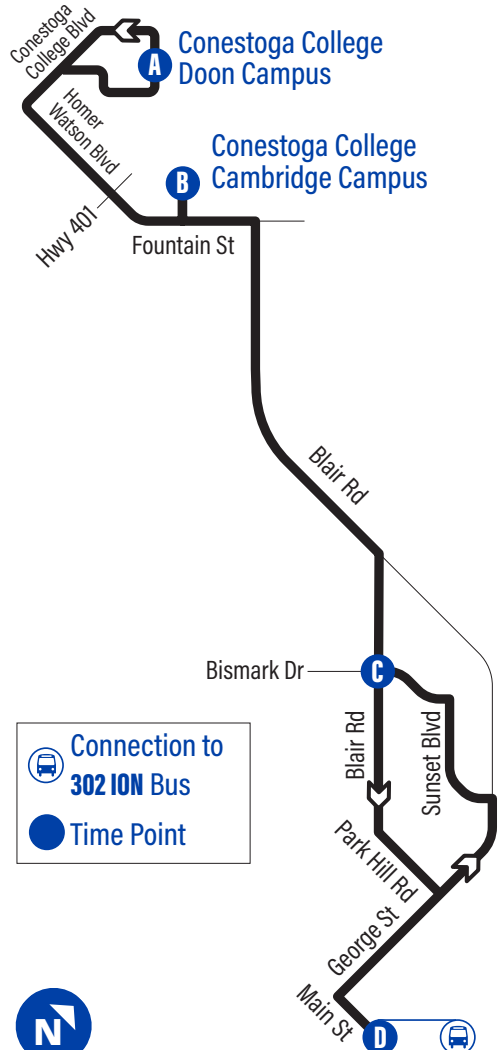

Bus Stops

to Ainslie Terminal

to Conestoga College
Doon Campus

A Conestoga
College Doon
Campus - Door 3 1732

Doon Valley / Orchard Mill 1734

Conestoga College Blvd. /
Homer Watson 1728

B Conestoga College
Cambridge
Campus 3888

Fountain / Blair 3525

Blair / Old Mill 1685

Blair / Langdon 1688

Blair / Princess 2343

Blair / Leslie 2342

Blair / Clearview 2341

C Blair / Bismark 2340

Blair / Kenmore 2197

Blair / Sherwood 2198

Blair / Grant 2199

Blair / James 2200

Blair / Park Hill 2607

Park Hill / George 2608

George / Blair 2620

George / North Square 2632

Main / Mill 2212

D Ainslie Terminal 1517

D Ainslie Terminal 1517

Main / Water 2186

North Square / Grand 2187

George / Blair 2188

George / Hobson 2189

George / James 2190

Sunset / Saxony 2191

Sunset / Bismark 2192

Bismark / Westmount 1232

C Blair / Bismark 1233

Blair / Clearview 1234

Blair / Esther 3805

Blair / Princess 3792

Blair / Langdon 1687

Blair / Old Mill 1686

Fountain / Morningside 3524

B Conestoga College
Cambridge
Campus 3888

Conestoga College Blvd.
/ Homer Watson 3641

Conestoga College Doon
Campus - Recreation
Centre 1731

A Conestoga
College Doon
Campus - Door 3 1732

Blair

57

Effective: April 5, 2021

Connection to
302 ION Bus

Time Point

Ainslie Terminal

easyGO

For the most current bus stop listing,
visit www.grt.ca

519-585-7555 www.grt.ca TTY: 519-575-4608
Text: 57555 & key in your bus stop number