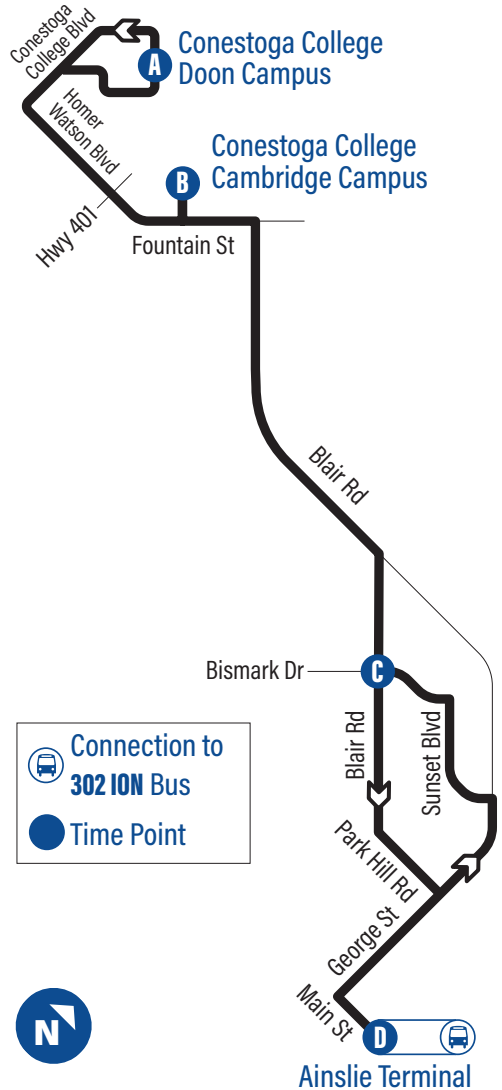

Bus Stops

to Ainslie Terminal

to Conestoga College
Doon Campus

A Conestoga
College Doon
Campus - Door 3 1732

Doon Valley / Orchard Mill 1734
Conestoga College Blvd. /
Homer Watson 1728

B Conestoga College
Cambridge
Campus 3888

A Conestoga
College Doon
Campus - Door 3 1732

Blair

GRT
GRAND RIVER TRANSIT

57

Effective: June 28, 2021

Connection to
302 ION Bus

Time Point

easyGO

For the most current bus stop listing,
visit www.grt.ca

519-585-7555 www.grt.ca TTY: 519-575-4608
Text: 57555 & key in your bus stop number

Monday to Friday Schedule

to Ainslie Terminal				to Conestoga College Doon Campus			
Depart	▶▶▶	Arrive		Depart	▶▶▶	Arrive	
Conestoga College Doon Campus - Door 3							
A	B	C	D	D	C	B	A
6:35	6:42	6:48	6:55	6:30	6:37	6:44	6:48
7:00	7:07	7:13	7:20	7:00	7:07	7:14	7:18
7:30	7:38	7:44	7:51	7:30	7:37	7:46	7:50
8:00	8:08	8:14	8:21	8:00	8:07	8:16	8:20
8:30	8:38	8:44	8:51	8:30	8:37	8:46	8:50
9:00	9:08	9:14	9:23	9:00	9:08	9:17	9:21
9:30	9:37	9:43	9:52	9:30	9:38	9:47	9:51
10:00	10:07	10:13	10:22	10:00	10:08	10:17	10:21
10:30	10:37	10:43	10:52	10:30	10:38	10:47	10:51
11:00	11:07	11:13	11:22	11:00	11:08	11:17	11:21
11:30	11:37	11:43	11:52	11:30	11:38	11:47	11:51
12:00	12:07	12:13	12:22	12:00	12:08	12:17	12:21
12:30	12:37	12:43	12:52	12:30	12:38	12:47	12:51
1:00	1:07	1:13	1:22	1:00	1:08	1:17	1:21
1:30	1:37	1:43	1:52	1:30	1:38	1:47	1:51
2:00	2:07	2:13	2:22	2:00	2:08	2:17	2:21
2:30	2:37	2:43	2:52	2:30	2:38	2:47	2:51
3:00	3:07	3:13	3:22	3:00	3:08	3:18	3:22
3:30	3:37	3:43	3:52	3:30	3:38	3:48	3:52
4:00	4:07	4:13	4:22	4:00	4:08	4:18	4:22
4:30	4:37	4:43	4:52	4:30	4:38	4:48	4:52
5:00	5:07	5:13	5:22	5:00	5:08	5:18	5:22
5:30	5:37	5:43	5:52	5:30	5:38	5:48	5:52
6:00	6:07	6:13	6:21	6:00	6:08	6:18	6:22
7:00	7:07	7:13	7:21	6:30	6:38	6:47	6:51
8:00	8:07	8:13	8:21	7:30	7:38	7:47	7:51
9:00	9:07	9:13	9:21	8:30	8:38	8:47	8:51
10:20	10:27	10:33	10:41	9:30	9:38	9:47	9:51