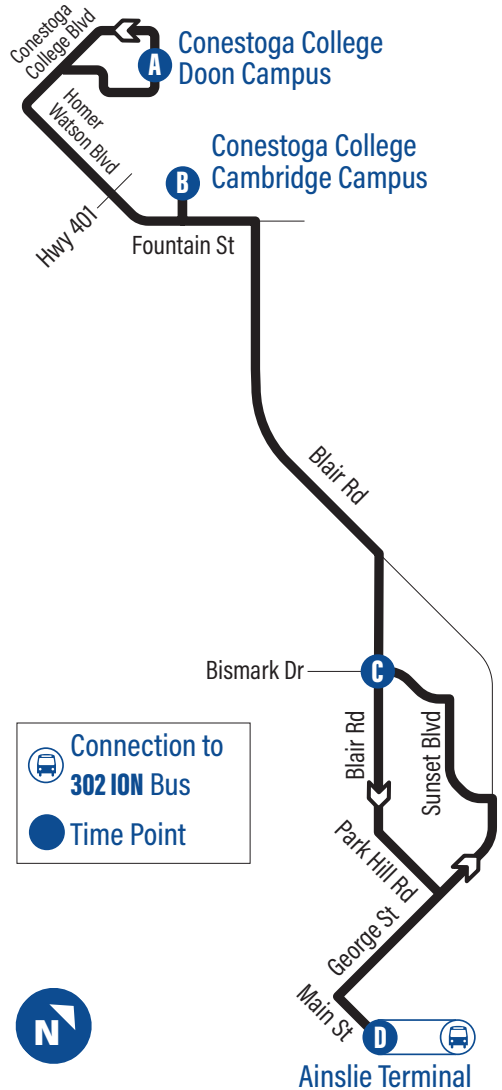

Bus Stops

to Ainslie Terminal

to Conestoga College
Doon Campus

A Conestoga College Doon Campus - Door 3	1732
Doon Valley / Orchard Mill	1734
Conestoga College Blvd. / Homer Watson	1728
B Conestoga College Cambridge Campus	3888
Fountain / Blair	3525
Blair / Old Mill	1685
Blair / Langdon	1688
Blair / Princess	2343
Blair / Leslie	2342
Blair / Clearview	2341
C Blair / Bismark	2340
Blair / Kenmore	2197
Blair / Sherwood	2198
Blair / Grant	2199
Blair / James	2200
Blair / Park Hill	2607
Park Hill / George	2608
George / Blair	2620
George / North Square	2632
Main / Mill	2212
D Ainslie Terminal	1517

D Ainslie Terminal	1517
Main / Water	2186
North Square / Grand	2187
George / Blair	2188
George / Hobson	2189
George / James	2190
Sunset / Saxony	2191
Sunset / Bismark	2192
Bismark / Westmount Mews	1232
C Blair / Bismark	1233
Blair / Clearview	1234
Blair / Esther	3805
Blair / Princess	3792
Blair / Langdon	1687
Blair / Old Mill	1686
Fountain / Morningside	3524
B Conestoga College Cambridge Campus	3888
Conestoga College Blvd. / Homer Watson	3641
Conestoga College Doon Campus - Recreation Centre	1731
A Conestoga College Doon Campus - Door 3	1732

Blair

GRT
GRAND RIVER TRANSIT

57

Effective: December 20, 2021

easyGO

For the most current bus stop listing,
visit www.grt.ca

519-585-7555 www.grt.ca TTY: 519-575-4608
Text: 57555 & key in your bus stop number