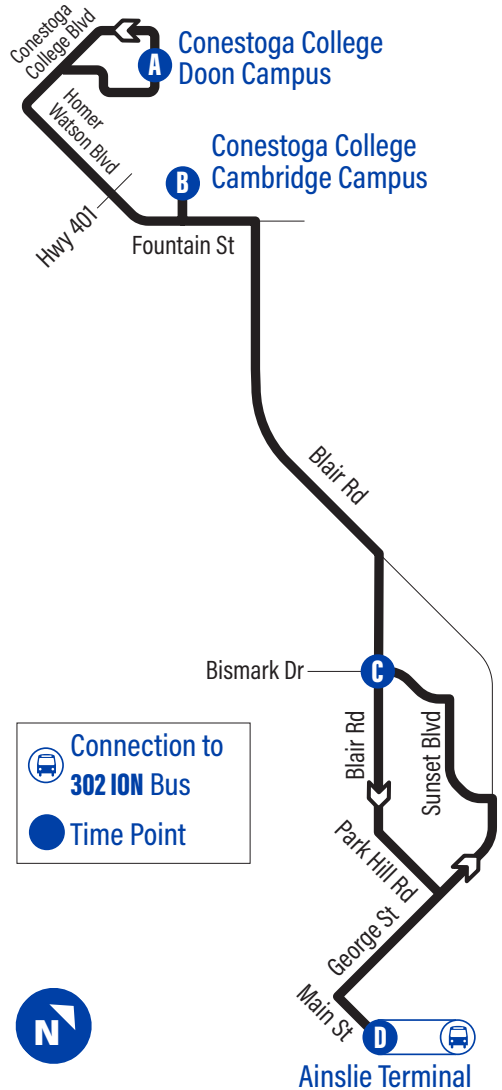

Bus Stops

to Ainslie Terminal

to Conestoga College
Doon Campus

A Conestoga
College Doon
Campus - Door 3 1732

Doon Valley / Orchard Mill 1734
Conestoga College Blvd. /
Homer Watson 1728

B Conestoga College
Cambridge
Campus 3888

A Conestoga
College Doon
Campus - Door 3 1732

Blair

GRT
GRAND RIVER TRANSIT

57

Effective: May 2, 2022

Connection to
302 ION Bus

Time Point

easyGO