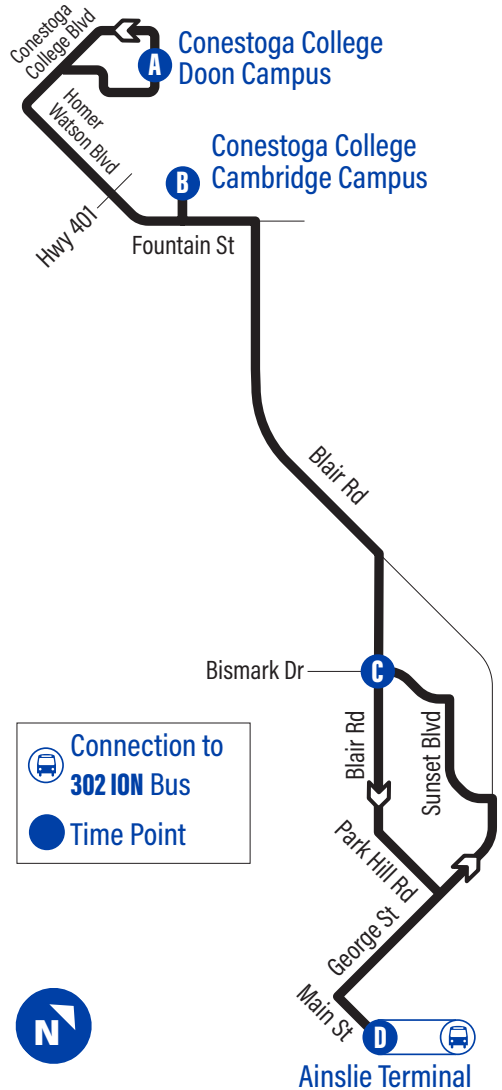

B Conestoga College
Cambridge
Campus 3888

Conestoga College Blvd.
/ Homer Watson 3641

Conestoga College Doon
Campus - Recreation
Centre 1731

A Conestoga
College Doon
Campus - Door 3 1732

Blair

GRT
GRAND RIVER TRANSIT

57

Effective: September 5, 2022

easyGO

For the most current bus stop listing,
visit www.grt.ca

519-585-7555 www.grt.ca TTY: 519-575-4608
Text: 57555 & key in your bus stop number

Monday to Friday Schedule

to Ainslie Terminal				to Conestoga College Doon Campus			
Depart	➤➤➤	Arrive		Depart	➤➤➤	Arrive	
Conestoga College Doon Campus - Door 3							
A	B	C	D	D	C	B	A
		6:17	6:24	6:30	6:37	6:44	6:48
6:35	6:41	6:47	6:55	7:03	7:10	7:17	7:21
7:00	7:06	7:12	7:20	7:33	7:40	7:49	7:53
7:30	7:38	7:44	7:52	8:03	8:10	8:19	8:23
8:00	8:08	8:14	8:22	8:33	8:40	8:49	8:53
8:30	8:38	8:44	8:52	9:03	9:11	9:21	9:25
9:00	9:08	9:14	9:22	9:30	9:38	9:48	9:52
9:30	9:37	9:43	9:51	10:00	10:08	10:18	10:22
10:00	10:07	10:13	10:21	10:30	10:38	10:48	10:52
10:30	10:37	10:43	10:51	11:00	11:08	11:18	11:22
11:00	11:07	11:13	11:21	11:30	11:38	11:48	11:52
11:30	11:37	11:43	11:51	12:00	12:08	12:18	12:22
12:00	12:07	12:13	12:21	12:30	12:38	12:48	12:52
12:30	12:37	12:43	12:51	1:00	1:08	1:18	1:22
1:00	1:07	1:13	1:21	1:30	1:38	1:48	1:52
1:30	1:37	1:43	1:51	2:00	2:08	2:18	2:22
2:00	2:07	2:13	2:21	2:30	2:38	2:48	2:52
2:30	2:37	2:43	2:51	3:00	3:08	3:19	3:23
3:00	3:07	3:13	3:21	3:30	3:38	3:49	3:53
3:30	3:37	3:43	3:51	4:00	4:08	4:19	4:23
4:00	4:07	4:13	4:21	4:30	4:38	4:49	4:53
4:30	4:37	4:43	4:51	5:00	5:08	5:19	5:23
5:00	5:07	5:13	5:21	5:30	5:38	5:49	5:53
5:30	5:37	5:43	5:51	6:00	6:08	6:19	6:23
6:00	6:07	6:13	6:21	6:30	6:38	6:48	6:52
7:00	7:07	7:13	7:21	7:30	7:38	7:48	7:52
8:00	8:07	8:13	8:21	8:30	8:38	8:48	8:52
9:00	9:07	9:13	9:21	9:30	9:38	9:48	9:52
10:20	10:27	10:33	10:41				