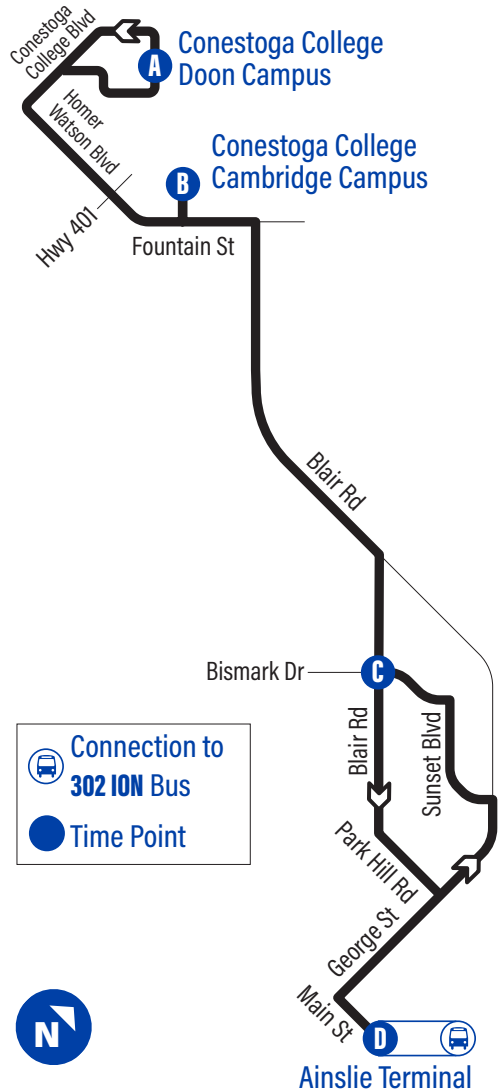

Bus Stops

to Ainslie Terminal

to Conestoga College
Doon Campus

A Conestoga
College Doon
Campus - Door 3 1732

Doon Valley / Orchard Mill 1734

Conestoga College Blvd. /
Homer Watson 1728

B Conestoga College
Cambridge
Campus 3888

Blair

57

Effective: April 24, 2023

Connection to
302 ION Bus
 Time Point

Ainslie Terminal

easyGO

For the most current bus stop listing,
visit grt.ca

519-585-7555 www.grt.ca TTY: 519-575-4608
Text: 57555 & key in your bus stop number