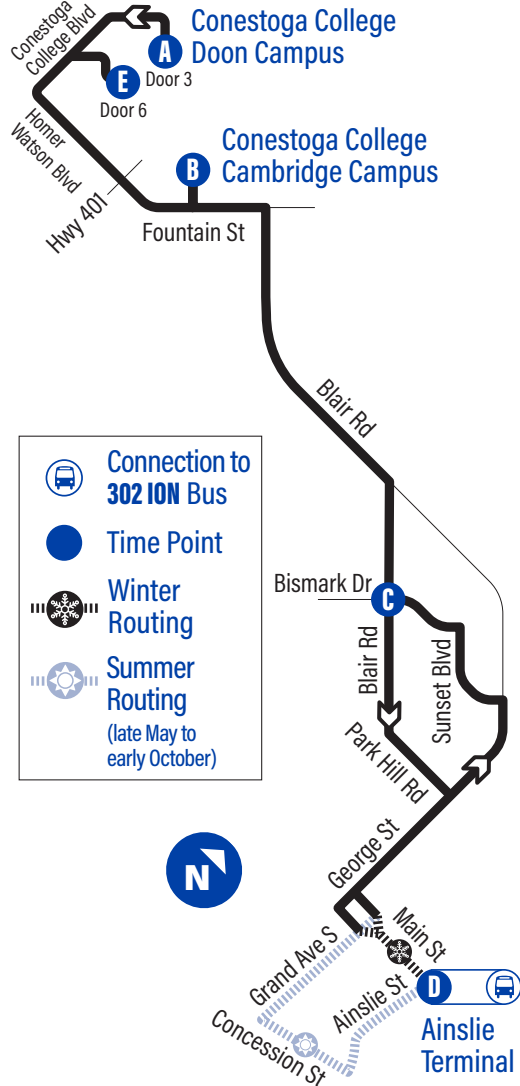

**E** Conestoga  
College Doon  
Campus - Door 6 1342

Blair

**GRT**  
GRAND RIVER TRANSIT

**57**

Effective: September 4, 2023

For the most current bus stop listing,  
visit [grt.ca](http://grt.ca)

**easyGO**