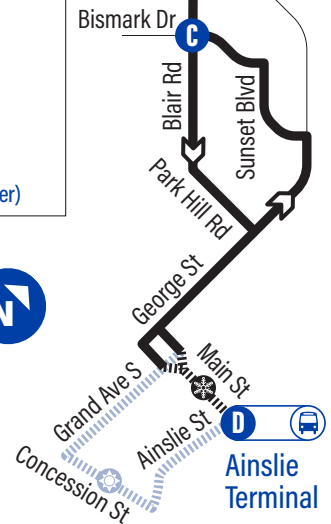

Blair

GRT
GRAND RIVER TRANSIT

57

Effective: September 4, 2023

- Connection to 302 ION Bus
- Time Point
- Winter Routing
- Summer Routing (late May to early October)

easyGO

For the most current bus stop listing,
visit grt.ca