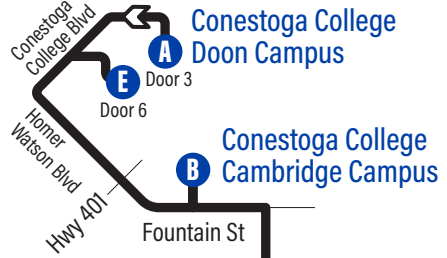

Blair / Esther 3805

Blair / Princess 3792

Blair / Langdon 1687

Blair / Old Mill 1686

Fountain / Morningside 3524

B Conestoga College
Cambridge
Campus 3888

Conestoga College Blvd.
/ Homer Watson 3641

E Conestoga
College Doon
Campus - Door 6 1342

Blair

GRT
GRAND RIVER TRANSIT

57

Effective: September 4, 2023

- Connection to 302 ION Bus
- Time Point
- Winter Routing
- Summer Routing (late May to early October)

easyGO

For the most current bus stop listing,
visit grt.ca

519-585-7555 www.grt.ca TTY: 519-575-4608
Text: 57555 & key in your bus stop number

Monday to Friday Schedule

to Ainslie Terminal				to Conestoga College Doon Campus			
Depart	▶▶▶	Arrive		Depart	▶▶▶	Arrive	
Conestoga College Doon Campus - Door 3				Conestoga College Cambridge Campus			
A		C		D		C	
6:35	6:41	6:47	6:55	6:30	6:37	6:44	6:48
7:05	7:11	7:17	7:25	7:35	7:42	7:52	7:56
7:35	7:43	7:49	7:57	8:00	8:07	8:17	8:21
8:00	8:08	8:14	8:22	8:30	8:37	8:47	8:51
8:30	8:38	8:44	8:52	9:00	9:08	9:18	9:22
9:00	9:08	9:14	9:22	9:30	9:38	9:48	9:52
9:30	9:37	9:43	9:51	10:00	10:08	10:18	10:22
10:00	10:07	10:13	10:21	10:30	10:38	10:48	10:52
10:30	10:37	10:43	10:51	11:00	11:08	11:18	11:22
11:00	11:07	11:13	11:21	11:30	11:38	11:48	11:52
11:30	11:37	11:43	11:51	12:00	12:08	12:18	12:22
12:00	12:07	12:13	12:21	12:30	12:38	12:48	12:52
12:30	12:37	12:43	12:51	1:00	1:08	1:18	1:22
1:00	1:07	1:13	1:21	1:30	1:38	1:48	1:52
1:30	1:37	1:43	1:51	2:00	2:08	2:18	2:22
2:00	2:07	2:13	2:21	2:30	2:38	2:48	2:52
2:30	2:37	2:43	2:51	3:01	3:09	3:20	3:24
3:00	3:07	3:13	3:21	3:31	3:39	3:50	3:54
3:30	3:37	3:43	3:51	4:01	4:09	4:20	4:24
4:00	4:07	4:13	4:21	4:30	4:38	4:49	4:53
4:30	4:37	4:43	4:51	5:01	5:09	5:20	5:24
5:00	5:07	5:13	5:21	5:31	5:39	5:50	5:54
5:30	5:37	5:43	5:51	6:03	6:11	6:22	6:26
6:00	6:07	6:13	6:21	6:30	6:38	6:48	6:52
7:00	7:07	7:13	7:21	7:30	7:38	7:48	7:52
7:59	8:05	8:19		8:30	8:38	8:48	8:52
8:00	8:07	8:13	8:21	9:30	9:38	9:48	9:52
9:00	9:07	9:13	9:21				
10:22	10:29	10:35	10:43				