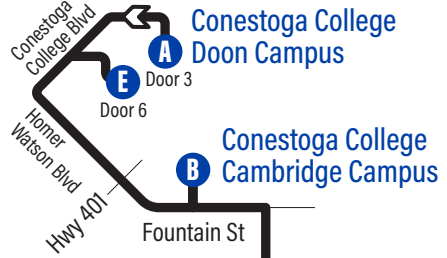

**E** Conestoga  
College Doon  
Campus - Door 6 1342

Blair

**GRT**  
GRAND RIVER TRANSIT

**57**

Effective: January 8, 2024

- Connection to 302 ION Bus
- Time Point
- Winter Routing
- Summer Routing (late May to early October)

easyGO

For the most current bus stop listing,  
visit [grt.ca](http://grt.ca)

519-585-7555 www.grt.ca TTY: 519-575-4608  
Text: 57555 & key in your bus stop number