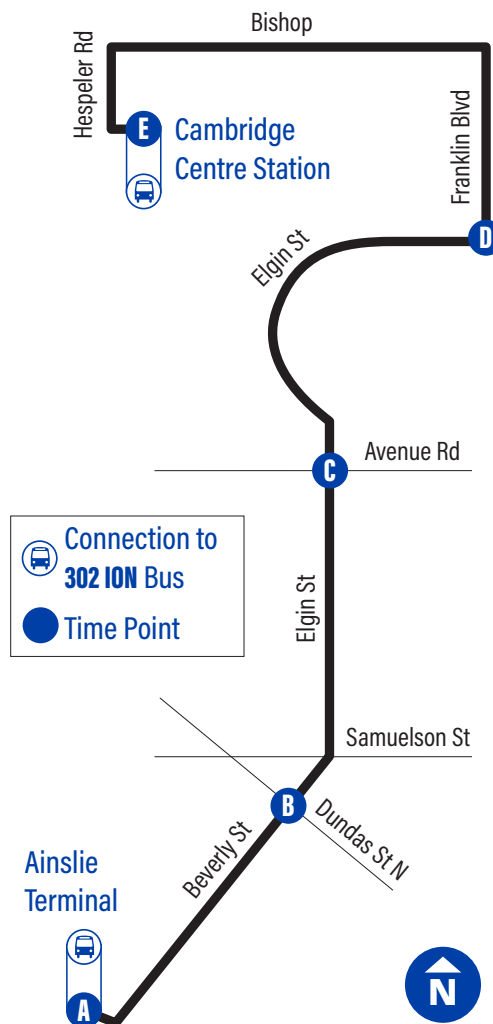

Connection to 302 ION bus

A.M.	0:00
P.M.	0:00

Bus Stops

to Cambridge Centre Station		to Ainslie Terminal	
A Ainslie Terminal	1516	E Cambridge Centre Station	1066
Wellington / Main	1605	Bishop / Hespeler Rd.	4147
Beverly / Kerr	1606	Bishop / Conestoga	1275
B Beverly / Dundas	1608	Bishop / Cowansview	1328
200 Beverly St.	2098	Bishop / Franklin	1311
Beverly / Samuelson	4134	Franklin / Lindsay	1011
Elgin / Bronson	4135	Franklin / Can-Amera	4176
Elgin / Galt Ave.	4136	D Elgin / Franklin	1378
Elgin / Winter	4137	Elgin / Bushnell	1379
C Elgin / Avenue	4138	Elgin / Steeles	1380
Elgin / Glamis	4139	Elgin / Glenbrook	1381
Elgin / Munch	4140	Elgin / Sekura	4148
Elgin / Sekura	4141	Elgin / Path To Ferguson	1361
Elgin / Acorn	4142	Elgin / Ferguson	1362
Elgin / Bushnell	4143	C Elgin / Avenue	2108
D Elgin / Franklin	4144	Elgin / Winter	2109
Franklin / Can-Amera	3660	Elgin / Galt Ave.	2110
Franklin / Lindsay	1543	Elgin / Bronson	2111
Bishop / Franklin	1351	Samuelson / Elgin	4149
Bishop / Cowansview	1353	202 Beverly St.	4150
Bishop / Conestoga	4146	B Beverly / Dundas	1603
Bishop / Collier Macmillan	1320	Beverly / Kerr	4152
E Cambridge Centre Station	1066	Beverly / Dickson	3536
		A Ainslie Terminal	1518

Continues as Route 53

Continues as Route 53

Elgin North

GRT
GRAND RIVER TRANSIT

58

Effective: September 4, 2023

For the most current bus stop listing, visit grt.ca

Fares and schedules are subject to change without notice.
Weather and road conditions may cause schedule delays.