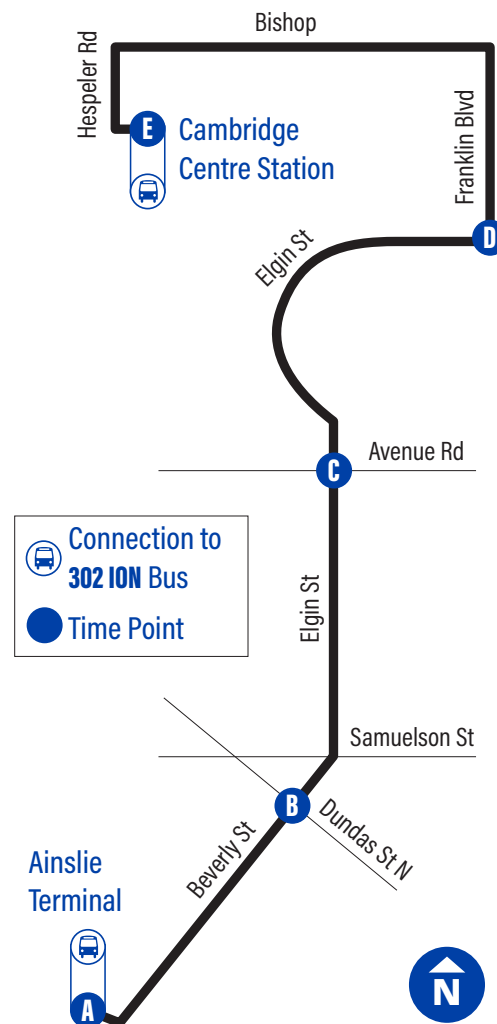

Connection to 302 ION bus

A.M.	0:00
P.M.	0:00

Bus Stops

to Cambridge Centre Station		to Ainslie Terminal	
A Ainslie Terminal	1516	E Cambridge Centre Station	1066
Wellington / Main	1605	Bishop / Hespeler Rd.	4147
Beverly / Kerr	1606	Bishop / Conestoga	1275
B Beverly / Dundas	1608	Bishop / Cowansview	1328
200 Beverly St.	2098	Bishop / Franklin	1311
Beverly / Samuelson	4134	Franklin / Lindsay	1011
Elgin / Bronson	4135	Franklin / Can-Amera	4176
Elgin / Galt Ave.	4136	D Elgin / Franklin	1378
Elgin / Winter	4137	Elgin / Bushnell	1379
C Elgin / Avenue	4138	Elgin / Steeles	1380
Elgin / Glamis	4139	Elgin / Glenbrook	1381
Elgin / Munch	4140	Elgin / Sekura	4148
Elgin / Sekura	4141	Elgin / Path To Ferguson	1361
Elgin / Acorn	4142	Elgin / Ferguson	1362
Elgin / Bushnell	4143	C Elgin / Avenue	2108
D Elgin / Franklin	4144	Elgin / Winter	2109
Franklin / Can-Amera	3660	Elgin / Galt Ave.	2110
Franklin / Lindsay	1543	Elgin / Bronson	2111
Bishop / Franklin	1351	Samuelson / Elgin	4149
Bishop / Cowansview	1353	202 Beverly St.	4150
Bishop / Conestoga	4146	B Beverly / Dundas	1603
Bishop / Collier Macmillan	1320	Beverly / Kerr	4152
E Cambridge Centre Station	1066	Beverly / Dickson	3536
		A Ainslie Terminal	1518

Continues as Route 53

Continues as Route 53

Elgin North

GRT
GRAND RIVER TRANSIT

58

Effective: January 8, 2024

For the most current bus stop listing, visit grt.ca

Fares and schedules are subject to change without notice.
Weather and road conditions may cause schedule delays.