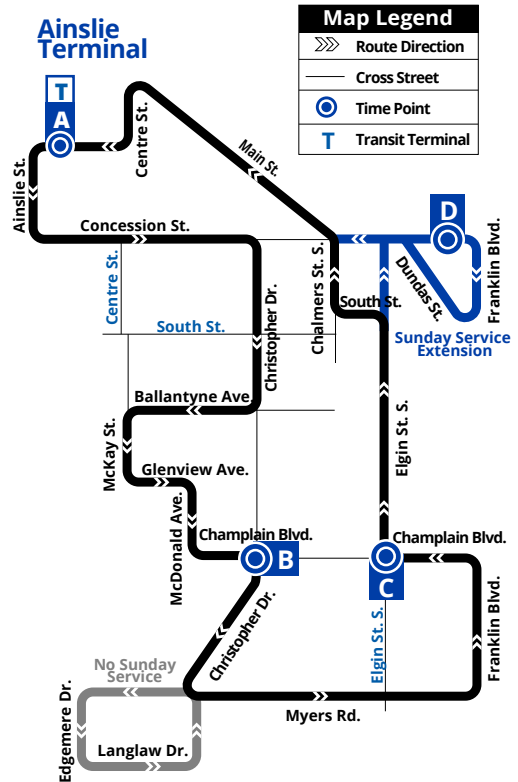

Chalmers / South	2299
Chalmers / Main	2300
Main / Lowrey	2301
Main / Cathay	2302
Main / Arthur White	2303
Main / Spruce	2304
Main / Harris	2125

A Ainslie Terminal 1519

Christopher

GRT
GRAND RIVER TRANSIT

Route 59

Effective: April 27, 2015

easyGO

519-585-7555 www.grt.ca TTY: 519-575-4608
Text: 57555 & key in your bus stop number

Weekday Schedule

A Ainslie Terminal (Depart)	B Champlain / Christopher	C Elgin / Champlain	A Ainslie Terminal (Arrive)
5:45	5:53	6:03	6:10
6:15	6:23	6:33	6:40
6:45	6:53	7:03	7:10
7:15	7:23	7:33	7:40
7:45	7:53	8:03	8:10
8:15	8:23	8:33	8:40
8:45	8:53	9:03	9:10
9:15	9:23	9:33	9:40
9:45	9:53	10:03	10:10
10:15	10:23	10:33	10:40
10:45	10:53	11:03	11:10
11:15	11:23	11:33	11:40
11:45	11:53	12:03	12:10
12:15	12:23	12:33	12:40
12:45	12:53	1:03	1:10
1:15	1:23	1:33	1:40
1:45	1:53	2:03	2:10
2:15	2:23	2:33	2:40
2:45	2:53	3:04	3:11
3:15	3:23	3:34	3:41
3:45	3:53	4:04	4:11
4:15	4:23	4:34	4:41
4:45	4:53	5:04	5:11
5:15	5:23	5:34	5:41
5:45	5:53	6:03	6:10
6:15	6:23	6:32	6:39
6:45	6:53	7:02	7:09
7:15	7:23	7:32	7:39
7:45	7:53	8:02	8:09
8:15	8:23	8:32	8:39
8:45	8:53	9:02	9:09
9:15	9:23	9:32	9:39
9:45	9:53	10:02	10:09
10:45	10:53	11:02	11:09
11:45	11:53	12:02	12:09

Sunday/ Holiday Schedule

A Ainslie Terminal (Depart)	B Champlain / Christopher	C Elgin / Champlain	D South Cambridge Shopping Centre	A Ainslie Terminal (Arrive)
7:45	7:53	7:58	8:02	8:09
8:45	8:53	8:58	9:02	9:09
9:45	9:53	9:58	10:03	10:11
10:45	10:53	10:58	11:03	11:11
11:45	11:53	11:58	12:03	12:11
12:45	12:53	12:58	1:03	1:11
1:45	1:53	1:58	2:03	2:11
2:45	2:53	2:58	3:03	3:11
3:45	3:53	3:58	4:03	4:11
4:45	4:53	4:58	5:03	5:11
5:45	5:53	5:58	6:02	6:09
6:45	6:53	6:58	7:02	7:09
7:45	7:53	7:58	8:02	8:09
8:45	8:53	8:58	9:02	9:09
9:45	9:53	9:58	10:02	10:09
10:45	10:53	10:58	11:02	11:09
11:45	11:53	11:58	12:02	12:09