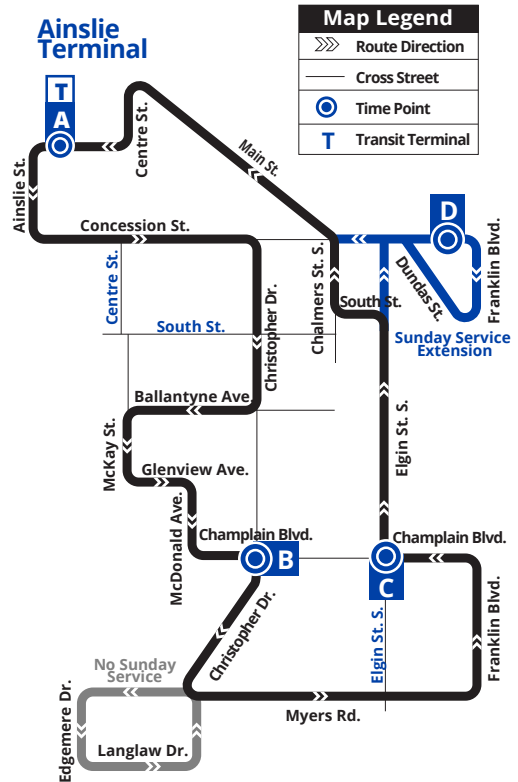

EasyGO makes taking transit easy

1. Online Trip Planner:
www.grt.ca
2. Next Bus Text: get information on the next bus times sent to your phone (does not apply to Flex Stops)
Text 57555 + (4 digit bus stop #)
3. Next Bus Call: call to hear the next bus times for your stop (does not apply to Flex Stops)
519-585-7555
4. EasyGO Mobile: GRT's official mobile application for real-time bus departure information
Available on Android, Blackberry, iOS & Windows App Stores
5. EasyGO Real-Time Desktop Map: plan trips by seeing and click on different routes and stops
www.grt.ca

Christopher

GRT
GRAND RIVER TRANSIT

Route 59

Effective: January 7, 2019

519-585-7555 www.grt.ca TTY: 519-575-4608
Text: 57555 & key in your bus stop number

Weekday Schedule

A Ainslie Terminal (Depart)	B Champlain / Christopher	C Elgin / Champlain	A Ainslie Terminal (Arrive)
5:42	5:50	6:00	6:07
6:15	6:23	6:33	6:40
6:45	6:53	7:03	7:10
7:15	7:23	7:33	7:40
7:45	7:53	8:03	8:10
8:15	8:23	8:33	8:40
8:45	8:53	9:03	9:10
9:15	9:23	9:33	9:40
9:45	9:53	10:03	10:10
10:15	10:23	10:33	10:40
10:45	10:53	11:03	11:10
11:15	11:23	11:33	11:40
11:45	11:53	12:03	12:10
12:15	12:23	12:33	12:40
12:45	12:53	1:03	1:10
1:15	1:23	1:33	1:40
1:45	1:53	2:03	2:10
2:15	2:23	2:33	2:40
2:45	2:53	3:04	3:11
3:15	3:23	3:34	3:41
3:45	3:53	4:04	4:11
4:15	4:23	4:34	4:41
4:45	4:53	5:04	5:11
5:15	5:23	5:34	5:41
5:45	5:53	6:03	6:10
6:15	6:23	6:32	6:39
6:45	6:53	7:02	7:09
7:15	7:23	7:32	7:39
7:45	7:53	8:02	8:09
8:15	8:23	8:32	8:39
8:45	8:53	9:02	9:09
9:15	9:23	9:32	9:39
9:45	9:53	10:02	10:09
10:45	10:53	11:02	11:09
11:45	11:53	12:02	12:09

Sunday Service Note:

An extension to South Cambridge Shopping Centre operates on Sundays.

There is no service to Edgemere Drive and Langlaw Drive. Please refer to schedule map for routing information.