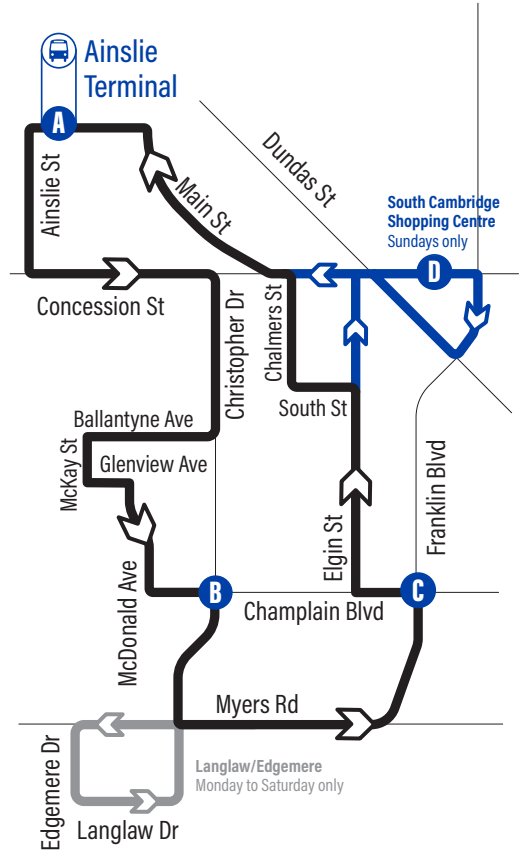

Edgemere / Sandalwood	2281
Edgemere / Ploughmans	2282
Edgemere / Langlaw	2283
Langlaw / Enfield	2284
Langlaw / Schroeder	3612
Christopher / Wheatland	2285
Christopher / Myers	2286

Myers / Greenbrier	2288
Myers / Cheese Factory	2289
Franklin / Myers	2291
Franklin / Copperfield	2292

C Champlain / Franklin 2293

Champlain / Elgin	2294
Elgin / Woolley	2295
South / Chalmers	2299
Chalmers / Main	2300
Main / Lowrey	2301
Main / Cathay	2302
Main / Arthur White	2303
Main / Spruce	2304
Main / Harris	2125

A Ainslie Terminal 1519

A Ainslie Terminal 1519

Ainslie / Walnut	1523
Concession / Cameron	1524
Concession / Peck	1525
Christopher / Elliott	2269
Christopher / South	2270
Ballantyne / East	2271
Ballantyne / Mcdonald	2272
Ballantyne / Mckay	2273
Mckay / Glenview	2274
Glenview / Mcdonald	2275
Mcdonald / Dorset	2276

B Champlain / Christopher 2277

Christopher / Tutton	2278
Christopher / Myers	2279

Myers / Greenbrier	2288
Franklin / Myers	2291
Franklin / Copperfield	2292

C Champlain / Franklin 2293

Champlain / Elgin	2294
Elgin / Woolley	2295

Elgin / Elliott 2297

Elgin / Main	2298
Main / Alexander	1527

D Main / South Cambridge Centre 1528

Main / Franklin	2217
Franklin / Green Gate	2174
Franklin / Dundas	2175
Dundas / South Cambridge Centre	2176
Main / Dundas	1506
Main / Elgin	1507

Main / Lowrey 2301

Main / Cathay	2302
Main / Arthur White	2303
Main / Spruce	2304
Main / Harris	2125

A Ainslie Terminal 1519

Christopher

59

Effective: September 7, 2019