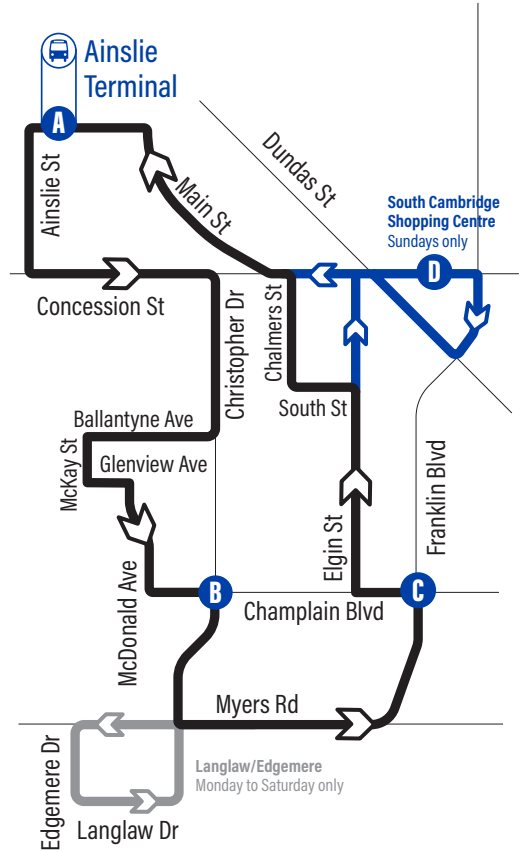

Edgemere / Sandalwood	2281
Edgemere / Ploughmans	2282
Edgemere / Langlaw	2283
Langlaw / Enfield	2284
Langlaw / Schroeder	3612
Christopher / Wheatland	2285
Christopher / Myers	2286

Myers / Greenbrier	2288
Myers / Cheese Factory	2289
Franklin / Myers	2291
Franklin / Copperfield	2292

C Champlain / Franklin 2293

Champlain / Elgin	2294
Elgin / Woolley	2295
South / Chalmers	2299
Chalmers / Main	2300
Main / Lowrey	2301
Main / Cathay	2302
Main / Arthur White	2303
Main / Spruce	2304
Main / Harris	2125

A Ainslie Terminal 1519

A Ainslie Terminal 1519

Ainslie / Walnut	1523
Concession / Cameron	1524
Concession / Peck	1525
Christopher / Elliott	2269
Christopher / South	2270
Ballantyne / East	2271
Ballantyne / Mcdonald	2272
Ballantyne / Mckay	2273
Mckay / Glenview	2274
Glenview / Mcdonald	2275
Mcdonald / Dorset	2276

B Champlain / Christopher 2277

Christopher / Tutton	2278
Christopher / Myers	2279

Myers / Greenbrier	2288
Franklin / Myers	2291
Franklin / Copperfield	2292

C Champlain / Franklin 2293

Champlain / Elgin	2294
Elgin / Woolley	2295

Elgin / Elliott 2297

Elgin / Main	2298
Main / Alexander	1527

D Main / South Cambridge Centre 1528

Main / Franklin	2217
Franklin / Green Gate	2174
Franklin / Dundas	2175
Dundas / South Cambridge Centre	2176
Main / Dundas	1506
Main / Elgin	1507

Main / Lowrey 2301

Main / Cathay	2302
Main / Arthur White	2303
Main / Spruce	2304
Main / Harris	2125

A Ainslie Terminal 1519

Christopher

59

Effective: April 5, 2021