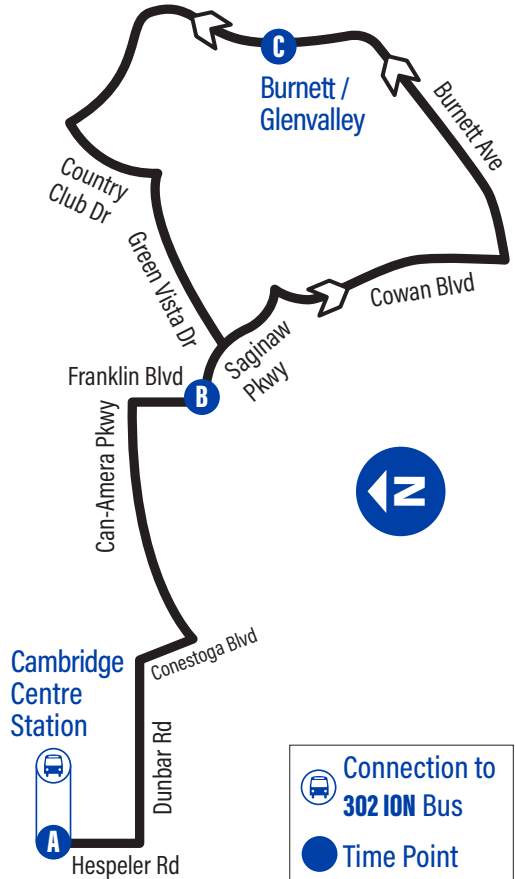

Bus Stops

to Burnett/ Saginaw

to Cambridge Centre Station

A Cambridge Centre Station 1058

Dunbar / International Village 4182

Dunbar / Conestoga 4183

Can-Amera / Conestoga 1280

Can-Amera / Franklin 4212

Can-Amera / Path To Lena 4093

Can-Amera / Conestoga 1279

Dunbar / Conestoga 1358

Dunbar / International Village 4208

C Cambridge Centre Station 1058

Burnett

60

Effective: September 4, 2023

Saturday Schedule

to Burnett / Saginaw			to Cambridge Centre Station		
Depart	»»	Arrive	Depart	»»	Arrive
 Cambridge Centre Station					 Cambridge Centre Station
A					
7:00		7:12	7:12		7:24
7:30		7:42	7:42		7:54
8:00		8:12	8:12		8:24
8:30		8:42	8:42		8:54
9:00		9:12	9:13		9:25
9:30		9:42	9:43		9:55
10:00		10:13	10:13		10:26
10:30		10:43	10:43		10:56
11:00		11:13	11:13		11:26
11:30		11:43	11:43		11:56
12:00		12:13	12:13		12:26
12:30		12:43	12:43		12:56
1:00		1:13	1:13		1:26
1:30		1:43	1:43		1:56
2:00		2:13	2:13		2:26
2:30		2:43	2:43		2:56
3:00		3:13	3:13		3:26
3:30		3:43	3:43		3:56
4:00		4:13	4:13		4:26
4:30		4:43	4:43		4:56
5:00		5:13	5:13		5:26
5:30		5:43	5:43		5:56
6:00		6:12	6:12		6:25
6:30		6:42	6:42		6:55