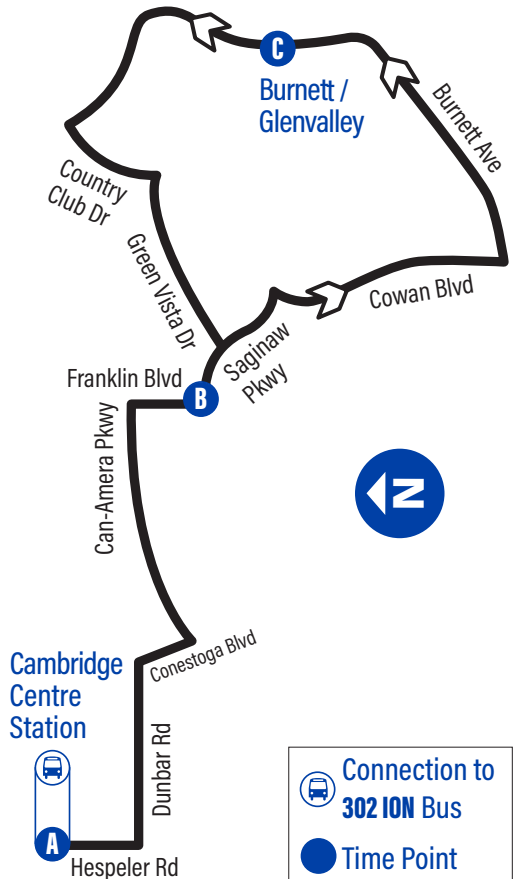

Bus Stops

to Burnett/ Saginaw

to Cambridge Centre Station

A Cambridge Centre Station 1058

Dunbar / International Village 4182

Dunbar / Conestoga 4183

Can-Amera / Conestoga 1280

Can-Amera / Franklin 4212

Can-Amera / Path To Lena 4093

Can-Amera / Conestoga 1279

Dunbar / Conestoga 1358

Dunbar / International Village 4208

C Cambridge Centre Station 1058

Burnett

60

Effective: January 8, 2024

Weekday Schedule

to Burnett / Saginaw			to Cambridge Centre Station		
Depart	»»	Arrive	Depart	»»	Arrive
 Cambridge Centre Station					 Cambridge Centre Station
A					B
6:00		6:12	6:12		6:24
6:30		6:42	6:42		6:54
7:00		7:13	7:13		7:26
7:30		7:43	7:43		7:56
8:00		8:13	8:13		8:26
8:30		8:43	8:43		8:56
9:05		9:17	9:17		9:30
9:30		9:42	9:42		9:55
10:00		10:12	10:12		10:25
10:30		10:42	10:42		10:55
11:00		11:12	11:12		11:25
11:30		11:42	11:42		11:55
12:00		12:12	12:12		12:25
12:30		12:42	12:42		12:55
1:00		1:12	1:12		1:25
1:30		1:42	1:42		1:55
2:01		2:15	2:15		2:29
2:30		2:44	2:44		2:58
3:00		3:14	3:14		3:28
3:30		3:44	3:44		3:58
4:00		4:14	4:14		4:28
4:30		4:44	4:44		4:58
5:00		5:14	5:14		5:28
5:30		5:44	5:44		5:58
6:00		6:12	6:12		6:25
6:30		6:42	6:42		6:55
7:00		7:12	7:12		7:25
7:30		7:42	7:42		7:55
8:00		8:12	8:12		8:25
8:30		8:42	8:42		8:55
9:00		9:12	9:12		9:25
9:30		9:42	9:42		9:55