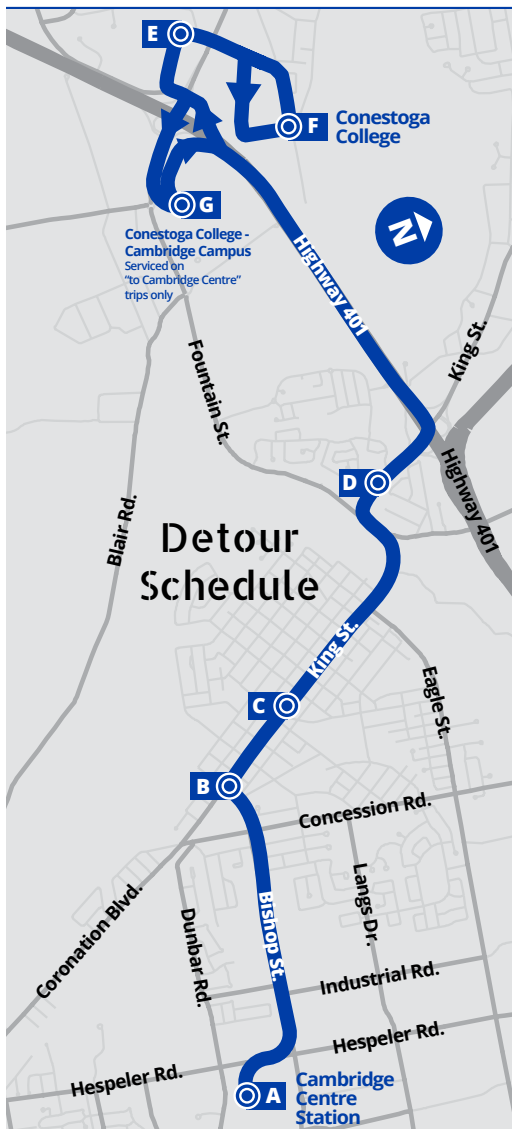

# Bus Stops

To **Conestoga College**

To **Cambridge Centre**

<b>A</b> Cambridge Centre Station	<b>1063</b>
Bishop / Hespeler	<b>1321</b>
Bishop / Industrial	<b>3850</b>
Bishop / 1000s Block	<b>1051</b>
Bishop / 600s Block	<b>3878</b>
Bishop / Mary	<b>2313</b>
Bishop / Pineview	<b>1445</b>
<b>B</b> Bishop / Duke	<b>1401</b>
King / Montrose	<b>1623</b>
King / Dolph	<b>1624</b>
<b>C</b> King / Lowther	<b>1625</b>
King / Westminster	<b>1455</b>
King / Waterloo	<b>1626</b>
King / Chopin	<b>1627</b>
King / Fountain	<b>1628</b>
<b>D</b> Shantz Hill / Preston Pkwy	<b>1635</b>
Conestoga College Residence	<b>3803</b>
Conestoga College / Pinnacle	<b>3801</b>
Conestoga College Entrance	<b>3641</b>
Conestoga College Rec. Centre	<b>1731</b>
<b>F</b> Conestoga College - Doon (Door 3)	<b>1732</b>

<b>F</b> Conestoga College - Doon (Door 3)	<b>1732</b>
Conestoga College Daycare	<b>1733</b>
Doon Valley / Orchard Mill	<b>1734</b>
Conestoga College Entrance	<b>1728</b>
Conestoga College / Pinnacle	<b>3802</b>
<b>E</b> Conestoga College Residence	<b>3804</b>
<b>G</b> Conestoga College - Cambridge	<b>3888</b>
<b>D</b> Shantz Hill / Preston Pkwy	<b>1575</b>
King / Fountain	<b>1584</b>
King / Chopin	<b>1585</b>
King / Waterloo	<b>1586</b>
King / Westminster	<b>1587</b>
<b>C</b> King / Lowther	<b>1588</b>
King / Dolph	<b>1589</b>
King / Montrose	<b>1443</b>
<b>B</b> Bishop / Duke	<b>1444</b>
Bishop / Pineview	<b>3835</b>
Bishop / Mary	<b>2327</b>
Bishop / 900s Block	<b>3877</b>
Bishop / Industrial	<b>3851</b>
Bishop / Hespeler	<b>3806</b>
<b>A</b> Cambridge Centre Station	<b>1063</b>

# Route 61

Effective: January 11, 2018

## Detour Schedule

For the most current bus stop listing, visit [www.grt.ca](http://www.grt.ca)

519-585-7555 www.grt.ca TTY: 519-575-4608  
Text: 57555 & key in your bus stop number