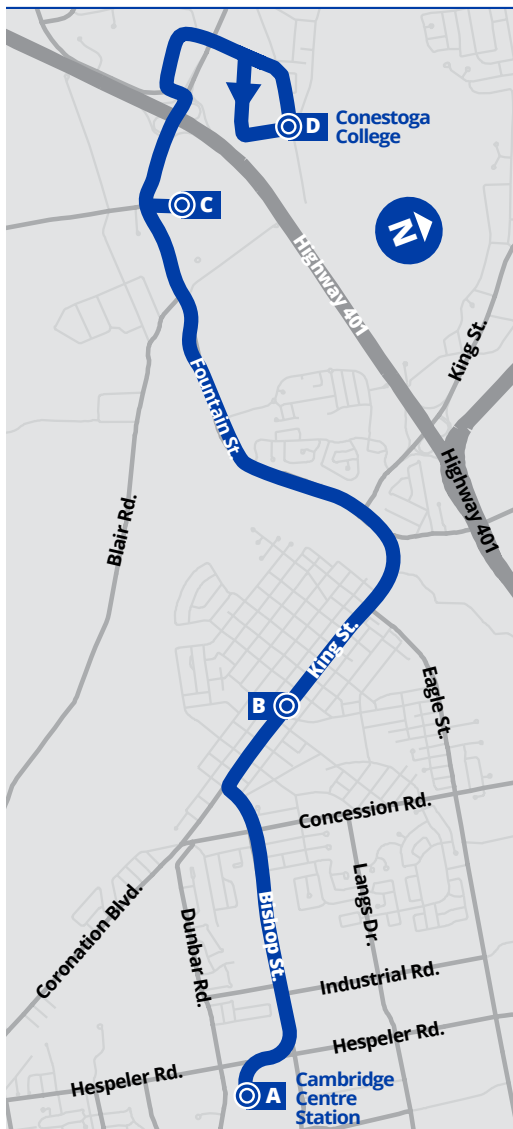

Bus Stops

To **Conestoga College**

To **Cambridge Centre**

A Cambridge Centre Station	1063
Bishop / Hespeler	1321
Bishop / Industrial	3850
Bishop / 1000s Block	1051
Bishop / 600s Block	3878
Bishop / Mary	2313
Bishop / Pineview	1445
Bishop / Duke	1401
King / Montrose	1623
King / Dolph	1624
B King / Lowther	1625
King / Westminster	1455
King / Waterloo	1626
King / Chopin	1627
King / Fountain	1628
Fountain / Bauman	1629
Fountain / Blair	3524
C Conestoga College - Cambridge Campus	3888
Conestoga College Residence	3803
Conestoga College / Pinnacle	3801
Conestoga College Entrance	3641
Conestoga College Rec. Centre	1731
D Conestoga College - Doon (Door 3)	1732

D Conestoga College - Doon (Door 3)	1732
Conestoga College Daycare	1733
Doon Valley / Orchard Mill	1734
Conestoga College Entrance	1728
Conestoga College / Pinnacle	3802
Conestoga College Residence	3804
C Conestoga College - Cambridge	3888
Fountain / Blair	3525
Fountain / Bauman	1582
Fountain / Shantz Hill	1583
King / Fountain	1584
King / Chopin	1585
King / Waterloo	1586
King / Westminster	1587
B King / Lowther	1588
King / Dolph	1589
King / Montrose	1443
Bishop / Duke	1444
Bishop / Pineview	3835
Bishop / Mary	2327
Bishop / 900s Block	3877
Bishop / Industrial	3851
Bishop / Hespeler	3806
A Cambridge Centre Station	1063

Fountain

Route 61

Effective: September 3, 2018

For the most current bus stop listing, visit www.grt.ca

519-585-7555 www.grt.ca TTY: 519-575-4608
Text: 57555 & key in your bus stop number