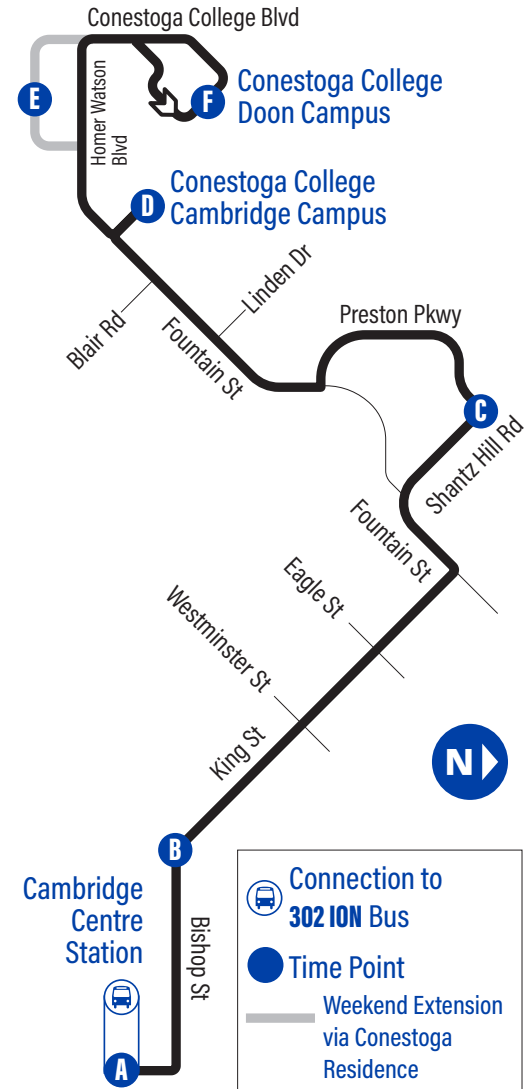

Fares and schedules are subject to change without notice. Weather and road conditions may cause schedule delays.

Fountain

61

Effective: September 5, 2022

Connection to 302 ION Bus

Time Point

Weekend Extension via Conestoga Residence

519-585-7555   www.grt.ca   TTY: 519-575-4608
Text: 57555 & key in your bus stop number