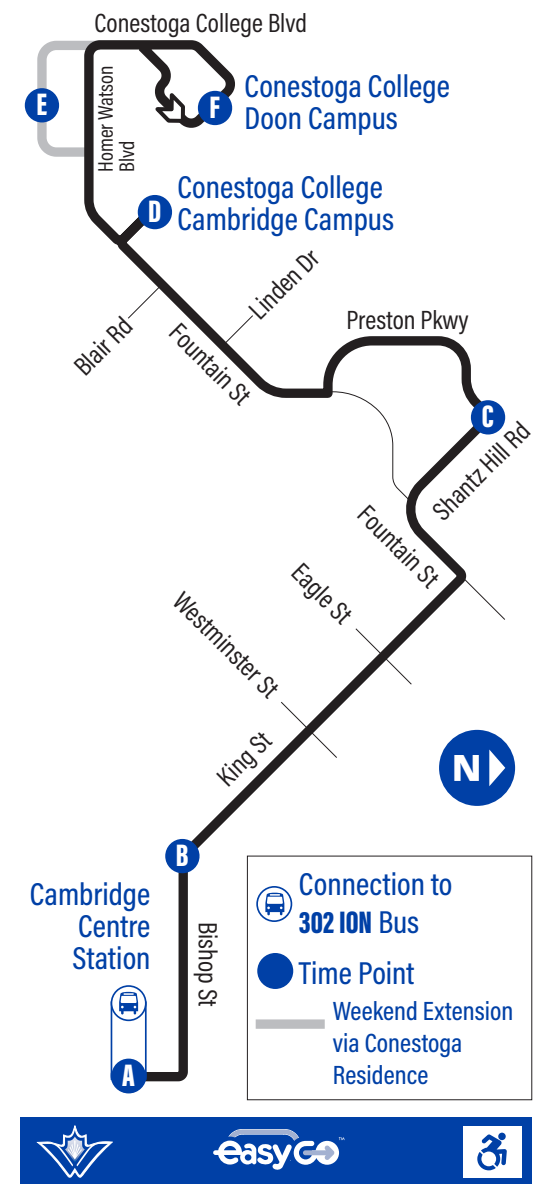

A.M.	0:00	P.M.	0:00

Connection to 302 ION bus

Bus Stops

To Conestoga College	To Cambridge Centre
A Cambridge Centre Station 1063	F Conestoga College - Doon (Door 3) 1732
Bishop / Hespeler 1321	Doon Valley / Orchard Mill 1734
Bishop / Industrial 3850	Conestoga College Entrance 1728
Bishop / 1000s Block 1051	
Bishop / 600s Block 3878	
Bishop / Mary 2313	
Bishop / Pineview 1445	
B Bishop / Duke 1401	
King / Montrose 1623	
King / Dolph 1624	
King / Westminster 1625	
King / Waterloo 1455	
King / Chopin 1626	
King / Fountain 1627	
Fountain / Bauman 1628	
C 200 Preston Pkwy. 1576	
Preston Pkwy. / Linden 1577	
Preston Pkwy. / Parkview 1578	
Preston Pkwy. / Hillview 1579	
Preston Pkwy. / Woods 1580	
Fountain / Preston Pkwy. 3515	
Fountain / Linden 3516	
Fountain / Morningside 3524	
D Conestoga College Cambridge Campus 3888	
Weekend extension via Conestoga Residence	
E Conestoga College Blvd. / Conestoga Residence 3803	
Conestoga College Blvd. / Pinnacle 3801	
Conestoga College Blvd. / Homer Watson 3641	
Conestoga College Doon Campus - Recreation Centre 1731	
F Conestoga College Doon Campus Door 3 1732	
A Cambridge Centre Station 1063	

Fares and schedules are subject to change without notice. Weather and road conditions may cause schedule delays.

Fountain

61

GRT
GRAND RIVER TRANSIT

Effective: April 24, 2023

519-585-7555 www.grt.ca TTY: 519-575-4608
Text: 57555 & key in your bus stop number