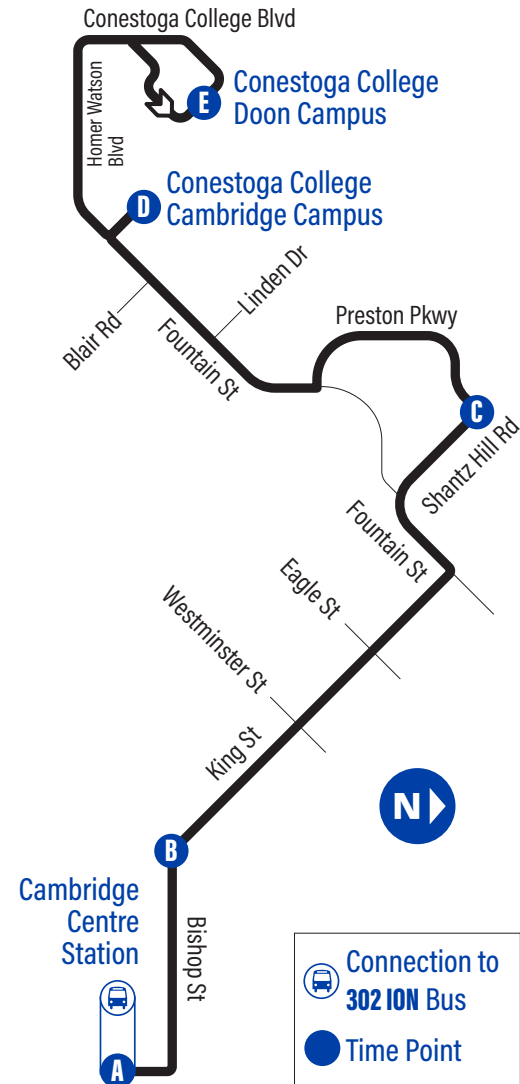

Connection to 302 ION bus

A.M.	0:00	P.M.	0:00

Fares and schedules are subject to change without notice. Weather and road conditions may cause schedule delays.

Fountain

61

GRAND RIVER TRANSIT

Effective: September 4, 2023

519-585-7555   www.grt.ca   TTY: 519-575-4608
Text: 57555 & key in your bus stop number