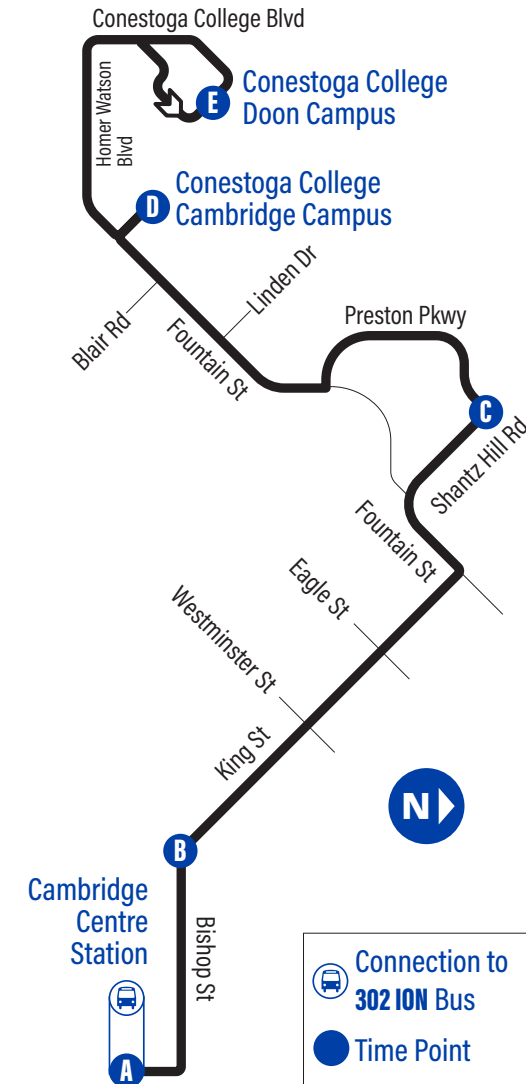

Connection to 302 ION bus

A.M.	0:00	P.M.	0:00

Fares and schedules are subject to change without notice. Weather and road conditions may cause schedule delays.

Fountain

61

Effective: September 4, 2023

519-585-7555   www.grt.ca   TTY: 519-575-4608
Text: 57555 & key in your bus stop number