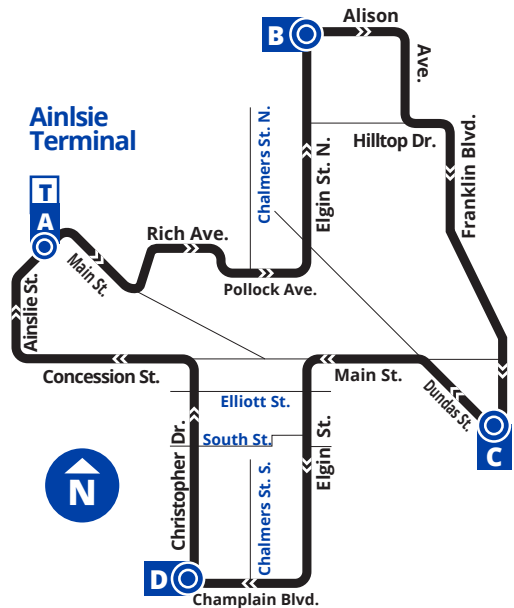

## EasyGO makes taking transit easy

1. Online Trip Planner:  
**www.grt.ca**
2. Next Bus Text: get information on the next bus times sent to your phone (does not apply to Flex Stops)  
**Text 57555 + (4 digit bus stop #)**
3. Next Bus Call: call to hear the next bus times for your stop (does not apply to Flex Stops)  
**519-585-7555**
4. EasyGO Mobile: GRT's official mobile application for real-time bus departure information  
**Available on Android, Blackberry, iOS & Windows App Stores**
5. EasyGO Real-Time Desktop Map: plan trips by seeing and click on different routes and stops  
**www.grt.ca**

# GRT Route 63

GRAND RIVER TRANSIT

Effective: January 7, 2019

Map Legend	
	Route Direction
	Cross Street
	Time Point
	Transit Terminal

For the most current bus stop listing, visit [www.grt.ca](http://www.grt.ca)

## Saturday Schedule (No Sunday/Holiday Service)

<b>A</b> Ainslie Terminal (Depart)	<b>B</b> Alison / Elgin	<b>C</b> South Cambridge Shopping Centre	<b>D</b> Champlain / Christopher	<b>A</b> Ainslie Terminal (Arrive)
		6:30	6:36	6:42
6:45	6:52	6:58	7:04	7:10
7:15	7:22	7:28	7:34	7:40
7:45	7:52	7:58	8:04	8:10
8:15	8:22	8:28	8:34	8:40
8:45	8:52	8:58	9:04	9:10
9:15	9:22	9:28	9:34	9:40
9:45	9:52	9:58	10:04	10:10
10:15	10:22	10:28	10:34	10:40
10:45	10:52	10:58	11:04	11:10
11:15	11:22	11:28	11:34	11:40
11:45	11:52	11:58	12:04	12:10
12:15	12:22	12:28	12:34	12:40
12:45	12:52	12:58	1:04	1:10
1:15	1:22	1:28	1:34	1:40
1:45	1:52	1:58	2:04	2:10
2:15	2:22	2:28	2:34	2:40
2:45	2:52	2:58	3:04	3:10
3:15	3:22	3:28	3:34	3:40
3:45	3:52	3:58	4:04	4:10
4:15	4:22	4:28	4:34	4:40
4:45	4:52	4:58	5:04	5:10
5:15	5:22	5:28	5:34	5:40
5:45	5:52	5:58	6:04	6:10
6:15	6:22	6:28	6:33	6:39
7:15	7:22	7:28	7:33	7:39
8:15	8:22	8:28	8:33	8:39
9:15	9:22	9:28	9:33	9:39