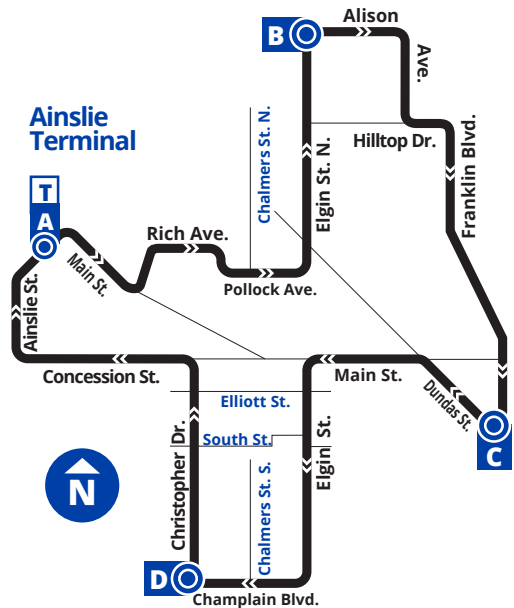

EasyGO makes taking transit easy

1. Online Trip Planner:
www.grt.ca
2. Next Bus Text: get information on the next bus times sent to your phone (does not apply to Flex Stops)
Text 57555 + (4 digit bus stop #)
3. Next Bus Call: call to hear the next bus times for your stop (does not apply to Flex Stops)
519-585-7555
4. EasyGO Mobile: GRT's official mobile application for real-time bus departure information
Available on Android, Blackberry, iOS & Windows App Stores
5. EasyGO Real-Time Desktop Map: plan trips by seeing and click on different routes and stops
www.grt.ca

Champlain

GRT Route 63

GRAND RIVER TRANSIT

Effective: January 7, 2019

Map Legend	
	Route Direction
	Cross Street
	Time Point
	Transit Terminal

For the most current bus stop listing, visit www.grt.ca

519-585-7555 www.grt.ca TTY: 519-575-4608
Text: 57555 & key in your bus stop number

Weekday Schedule

A Ainslie Terminal (Depart)	B Alison / Elgin	C South Cambridge Shopping Centre	D Champlain / Christopher	A Ainslie Terminal (Arrive)
		5:58	6:04	6:10
6:15	6:22	6:28	6:34	6:40
6:45	6:52	6:58	7:04	7:10
7:15	7:22	7:28	7:34	7:40
7:45	7:52	7:58	8:04	8:10
8:15	8:22	8:28	8:34	8:40
8:45	8:52	8:58	9:04	9:10
9:15	9:22	9:28	9:34	9:40
9:45	9:52	9:58	10:04	10:10
10:15	10:22	10:28	10:34	10:40
10:45	10:52	10:58	11:04	11:10
11:15	11:22	11:28	11:34	11:40
11:45	11:52	11:58	12:04	12:10
12:15	12:22	12:28	12:34	12:40
12:45	12:52	12:58	1:04	1:10
1:15	1:22	1:28	1:34	1:40
1:45	1:52	1:58	2:04	2:10
2:15	2:22	2:28	2:34	2:40
2:45	2:53	3:00	3:06	3:12
3:15	3:23	3:30	3:36	3:42
3:45	3:53	4:00	4:06	4:12
4:15	4:23	4:30	4:36	4:42
4:45	4:53	5:00	5:06	5:12
5:15	5:23	5:30	5:36	5:42
5:45	5:53	6:00	6:05	6:11
6:15	6:22	6:28	6:33	6:39
6:45	6:52	6:58	7:03	7:09
7:15	7:22	7:28	7:33	7:39
7:45	7:52	7:58	8:03	8:09
8:15	8:22	8:28	8:33	8:39
8:45	8:52	8:58	9:03	9:09
9:15	9:22	9:28	9:33	9:39
9:45	9:52	9:58	10:03	10:09