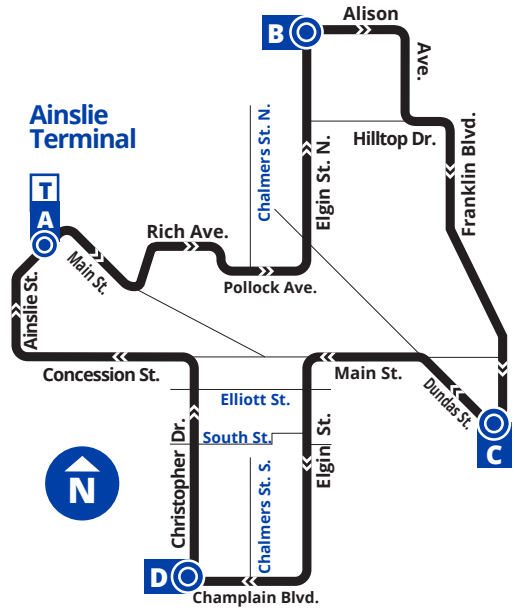

EasyGO makes taking transit easy

1. Online Trip Planner:
www.grt.ca
2. Next Bus Text: get information on the next bus times sent to your phone (does not apply to Flex Stops)
Text 57555 + (4 digit bus stop #)
3. Next Bus Call: call to hear the next bus times for your stop (does not apply to Flex Stops)
519-585-7555
4. EasyGO Mobile: GRT's official mobile application for real-time bus departure information
Available on Android, Blackberry, iOS & Windows App Stores
5. EasyGO Real-Time Desktop Map: plan trips by seeing and click on different routes and stops
www.grt.ca

Champlain

GRT Route 63

GRAND RIVER TRANSIT

Effective: September 7, 2020

Map Legend	
	Route Direction
	Cross Street
	Time Point
	Transit Terminal

For the most current bus stop listing, visit www.grt.ca

519-585-7555 www.grt.ca TTY: 519-575-4608
Text: 57555 & key in your bus stop number

Weekday Schedule

A Ainslie Terminal (Depart)	B Alison / Elgin	C South Cambridge Shopping Centre	D Champlain / Christopher	A Ainslie Terminal (Arrive)
		5:58	6:04	6:10
6:15	6:22	6:28	6:34	6:40
6:45	6:52	6:58	7:04	7:10
7:15	7:22	7:28	7:34	7:40
7:45	7:52	7:58	8:04	8:10
8:15	8:22	8:28	8:34	8:40
8:45	8:52	8:58	9:04	9:10
9:15	9:22	9:28	9:34	9:40
9:45	9:52	9:58	10:04	10:10
10:15	10:22	10:28	10:34	10:40
10:45	10:52	10:58	11:04	11:10
11:15	11:22	11:28	11:34	11:40
11:45	11:52	11:58	12:04	12:10
12:15	12:22	12:28	12:34	12:40
12:45	12:52	12:58	1:04	1:10
1:15	1:22	1:28	1:34	1:40
1:45	1:52	1:58	2:04	2:10
2:15	2:22	2:28	2:34	2:40
2:45	2:53	3:00	3:06	3:12
3:15	3:23	3:30	3:36	3:42
3:45	3:53	4:00	4:06	4:12
4:15	4:23	4:30	4:36	4:42
4:45	4:53	5:00	5:06	5:12
5:15	5:23	5:30	5:36	5:42
5:45	5:53	6:00	6:05	6:11
6:15	6:22	6:28	6:33	6:39
6:45	6:52	6:58	7:03	7:09
7:15	7:22	7:28	7:33	7:39
7:45	7:52	7:58	8:03	8:09
8:15	8:22	8:28	8:33	8:39
8:45	8:52	8:58	9:03	9:09
9:15	9:22	9:28	9:33	9:39
9:45	9:52	9:58	10:03	10:09