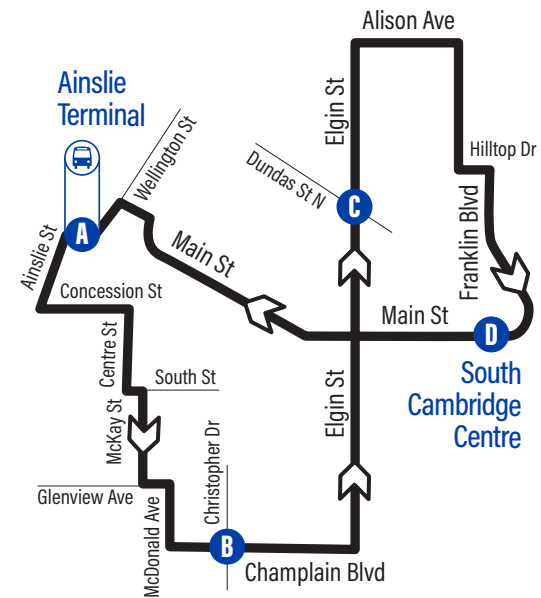

Connection to
302 ION Bus

Time Point

For the most current bus stop listing, visit grt.ca

Fares and schedules are subject to change without notice.
Weather and road conditions may cause schedule delays.

easyGO

519-585-7555 www.grt.ca TTY: 519-575-4608
Text: 57555 & key in your bus stop number