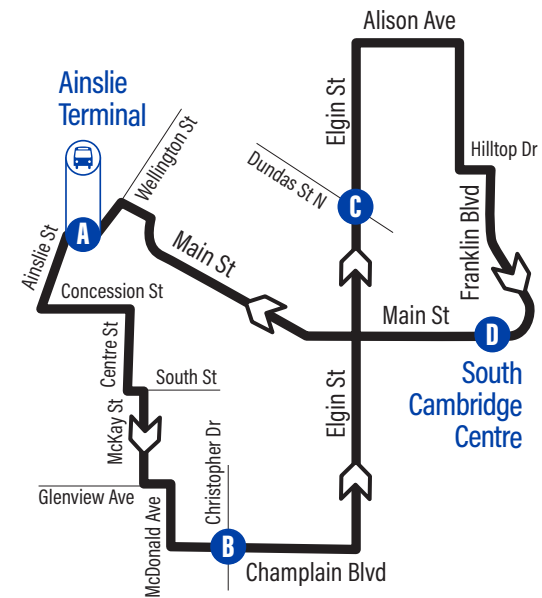

Connection to
302 ION Bus
Time Point

For the most current bus stop listing, visit grt.ca

Fares and schedules are subject to change without notice.
Weather and road conditions may cause schedule delays.

easyGO

519-585-7555 www.grt.ca TTY: 519-575-4608
Text: 57555 & key in your bus stop number