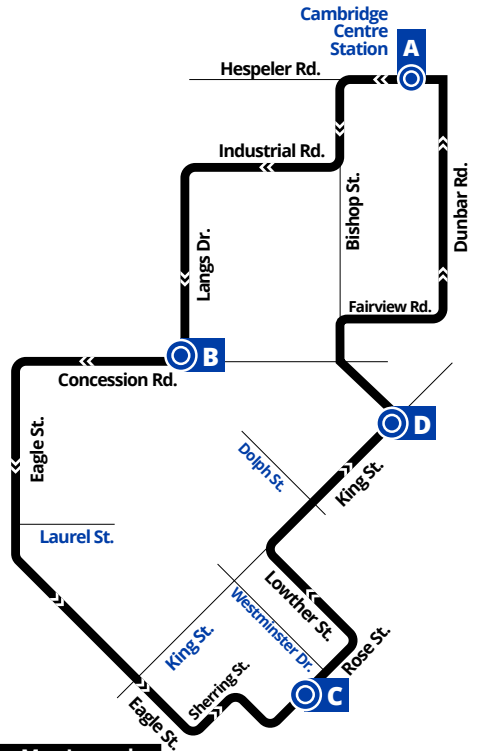

E Cambridge Centre Station 1067

Route 64

Effective: April 30, 2018

Map Legend

- Route Direction
- Cross Street
- Time Point

Weekday

Cambridge Centre Station (Depart)	Langs / Concession	Rose / Westminster	Bishop / Duke	Cambridge Centre (Arrive)
A	B	C	D	A
5:45	5:51	5:59	6:04	6:11
6:15	6:21	6:29	6:34	6:41
6:44	6:50	6:58	7:03	7:10
7:14	7:20	7:28	7:33	7:40
7:44	7:50	7:58	8:03	8:10
8:14	8:20	8:28	8:33	8:40
8:44	8:50	8:58	9:03	9:10
9:14	9:20	9:28	9:33	9:40
9:44	9:50	9:58	10:03	10:10
10:14	10:20	10:28	10:33	10:40
10:44	10:50	10:58	11:03	11:10
11:14	11:20	11:28	11:33	11:40
11:44	11:50	11:58	12:03	12:10
12:14	12:20	12:28	12:33	12:40
12:44	12:50	12:58	1:03	1:10
1:14	1:20	1:28	1:33	1:40
1:44	1:50	1:58	2:03	2:10
2:14	2:20	2:30	2:35	2:42
2:45	2:51	3:01	3:06	3:13
3:15	3:21	3:31	3:36	3:43
3:45	3:51	4:01	4:06	4:13
4:15	4:21	4:31	4:36	4:43
4:45	4:51	5:01	5:06	5:13
5:15	5:21	5:31	5:36	5:43
5:45	5:51	6:01	6:06	6:13
6:20	6:26	6:36	6:41	6:48
7:30	7:36	7:46	7:51	7:58
8:30	8:35	8:43	8:48	8:54
9:35	9:40	9:48	9:53	9:59

Saturday

Cambridge Centre (Depart)	Langs / Concession	Rose / Westminster	Bishop / Duke	Cambridge Centre Station (Arrive)
A	B	C	D	A
8:10	8:17	8:24	8:29	8:36
8:50	8:57	9:04	9:09	9:16
9:30	9:37	9:44	9:49	9:56
10:10	10:17	10:24	10:29	10:39
10:50	10:58	11:06	11:12	11:22
11:30	11:38	11:46	11:52	12:02
12:10	12:18	12:26	12:32	12:42
12:50	12:58	1:06	1:12	1:22
1:30	1:38	1:46	1:52	2:02
2:10	2:18	2:26	2:32	2:42
2:50	2:58	3:06	3:12	3:22
3:30	3:38	3:46	3:52	4:02
4:10	4:18	4:26	4:32	4:42
4:50	4:58	5:06	5:12	5:22
5:30	5:38	5:46	5:52	6:02
6:30	6:38	6:46	6:52	7:01
7:30	7:37	7:44	7:49	7:56
8:30	8:37	8:44	8:49	8:56
9:30	9:37	9:44	9:49	9:56
5:45	5:53	6:01	6:07	6:17
6:15	6:23	6:31	6:37	6:47
7:30	7:37	7:44	7:49	7:56
8:30	8:37	8:44	8:49	8:56
9:30	9:37	9:44	9:49	9:56